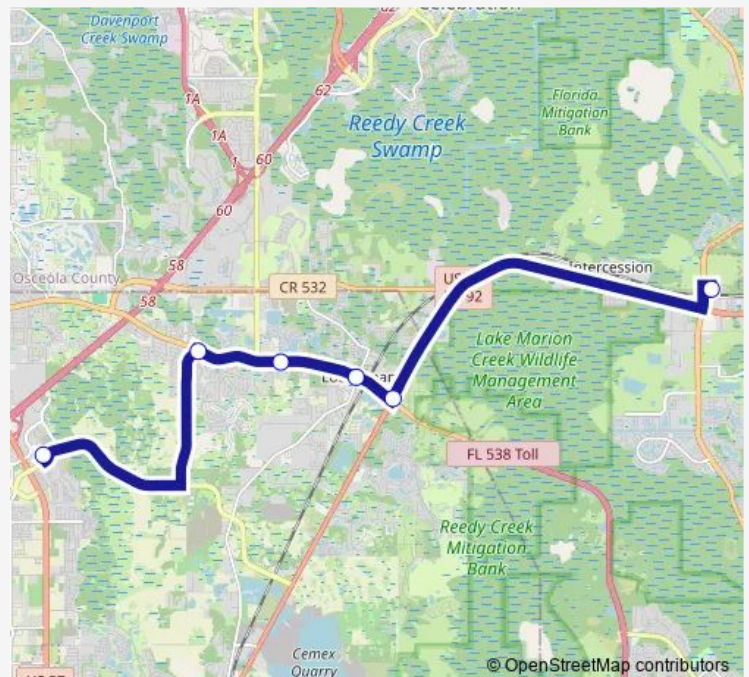

Bus 19X - Loughman Flex

[Go to website](#)

Direction

Posner Park A — Poinciana/Sunrail

6 stops

[Open route schedule](#)

Posner Park A

Ronald Reagan Pkwy & Pine Tree Trail

1809 Ronald Reagan

Ronald Reagan & Lee Jackson

U.S Hwy 17-92n

Poinciana/Sunrail

Route schedule

Posner Park A — Poinciana/Sunrail

Monday 05:45-17:45

Tuesday 05:45-17:45

Wednesday 05:45-17:45

Thursday 05:45-17:45

Friday 05:45-17:45

Saturday —

Sunday —

Route info

Direction: Posner Park A

Stops: 6

Trip Duration: 0 hour 50 min

■ 19X - Loughman Flex