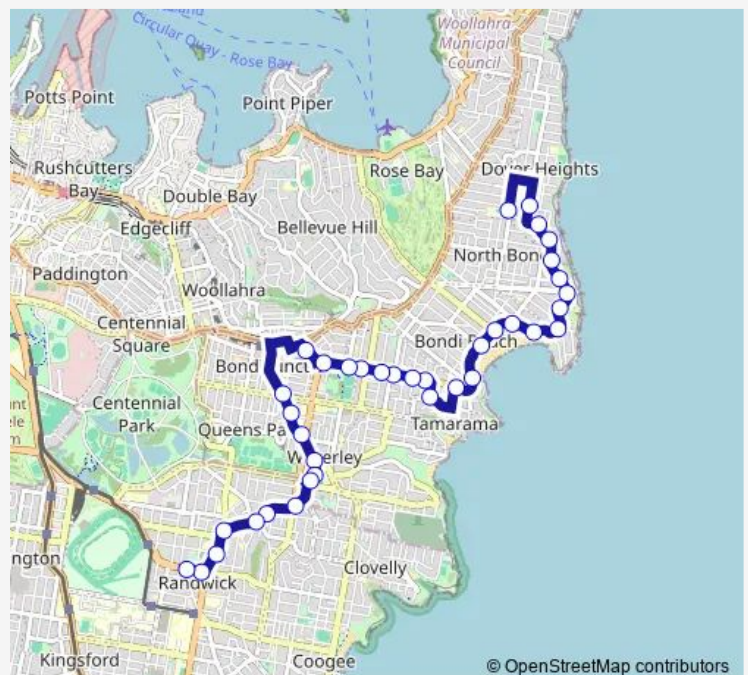

School Bus 716e Rose Bay Secondary College to Randwick Junction

[Go to website](#)

Direction

Rose Bay Secondary College, Stand 2, Hardy St — Alison Rd Opp Alison Park

36 stops

[Open route schedule](#)

Rose Bay Secondary College, Stand 2, Hardy St

North Bondi Beach, Campbell Pde

Campbell Pde Opp Bondi Beach Public School

Campbell Pde Opp Curlewis St

Bondi Beach, Campbell Pde, Stand A

South Bondi Beach, Campbell Pde

Bondi Rd At Dudley St

Denham St At Fletcher St

Bondi Rd Opp Castlefield St

Bondi Rd At Imperial Av

Bondi Rd Opp Wellington St

Bondi Rd At Ocean St South

Route schedule

Rose Bay Secondary College, Stand 2, Hardy St — Alison Rd Opp Alison Park

Monday	15:20
Tuesday	14:20
Wednesday	15:20
Thursday	15:20
Friday	15:20
Saturday	—
Sunday	—

Route info

Direction: Rose Bay Secondary College, Stand 2, Hardy St

Stops: 36

Trip Duration: 0 hour 36 min

716e — Rose Bay Secondary College to Randwick Junction

Bondi Rd Before Park Pde

Waverley Oval, Bondi Rd