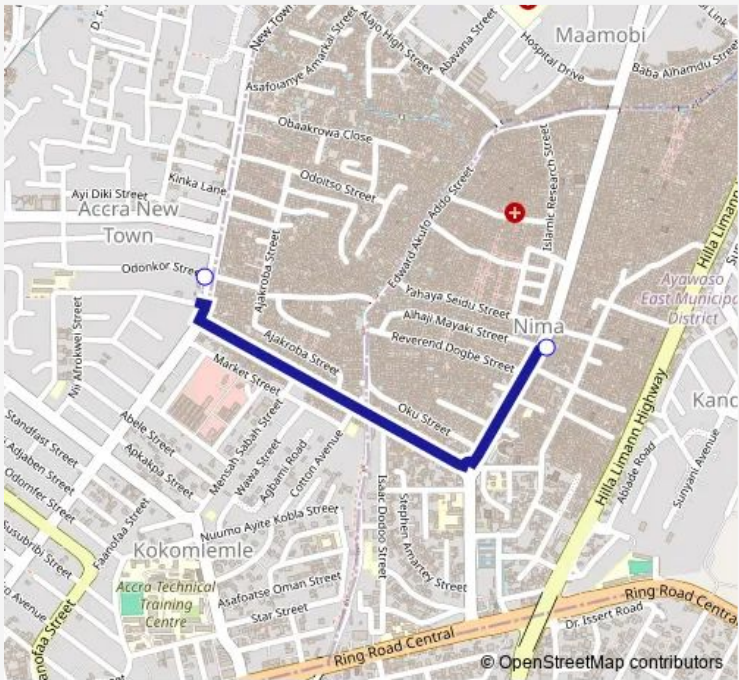

## Bus 391b Nima Overhead Station to Accra New Town Station

[Go to website](#)

**Direction**  
Terminal Nima Overhead Station — Terminal Accra New Town Station

2 stops

[Open route schedule](#)

- Terminal Nima Overhead Station
- Terminal Accra New Town Station

Route schedule

Terminal Nima Overhead Station — Terminal Accra New Town Station

Monday	15:37
Tuesday	15:37
Wednesday	15:37
Thursday	15:37
Friday	15:37
Saturday	15:37
Sunday	15:37

Route info

Direction: Terminal Nima Overhead Station

Stops: 2

Trip Duration: 0 hour 19 min

391b Bus time schedules and route maps are available in an offline PDF at [busmaps.com](https://busmaps.com). Use the [busmaps.com](https://busmaps.com) website to see live bus times, train schedule or subway schedule, and step-by-step directions for all public transit in Accra