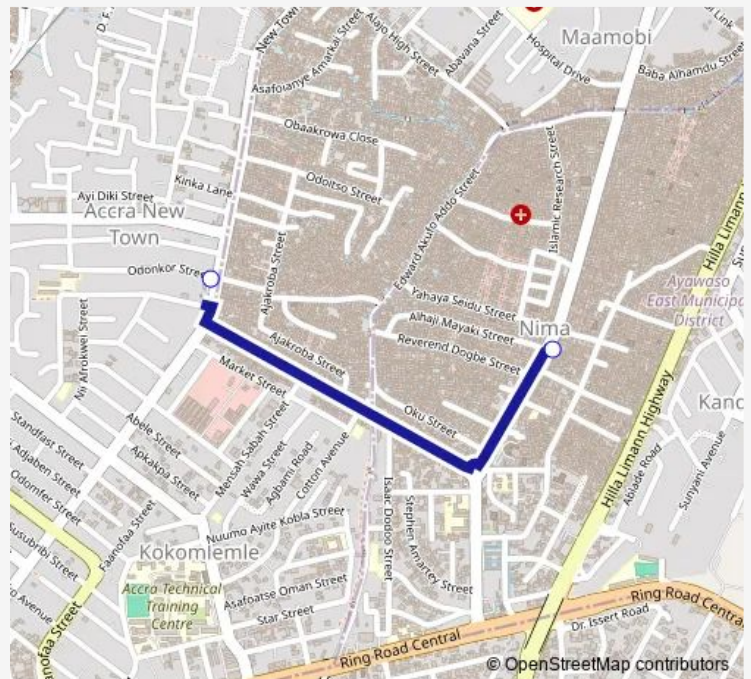

Bus 391B Nima Overhead Station to Accra New Town Station

[Go to website](#)

Direction

Terminal Nima Overhead Station — Terminal Accra New Town Station

2 stops

[Open route schedule](#)

Terminal Nima Overhead Station

Terminal Accra New Town Station

Route schedule

Terminal Nima Overhead Station — Terminal Accra New Town Station

Monday	15:37
Tuesday	15:37
Wednesday	15:37
Thursday	15:37
Friday	15:37
Saturday	15:37
Sunday	15:37

Route info

Direction: Terminal Nima Overhead Station

Stops: 2

Trip Duration: 0 hour 19 min

391B Bus time schedules and route maps are available in an offline PDF at busmaps.com. Use the busmaps.com website to see live bus times, train schedule or subway schedule, and step-by-step directions for all public transit in Accra