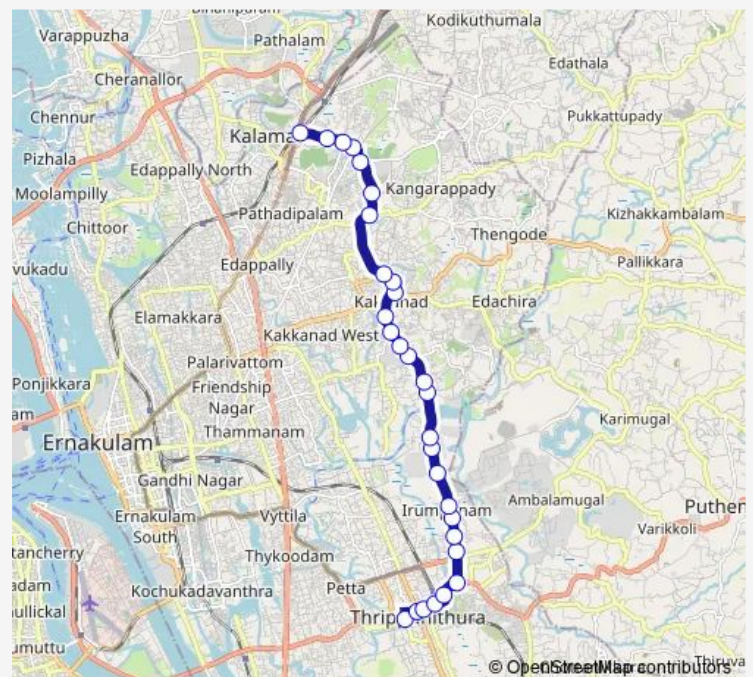

Thursday 06:00

Friday 06:00

Saturday 06:00

Sunday 06:00

Route info

Direction: Thrippunithura

Stops: 29

Trip Duration: 0 hour 44 min

Monday 06:00

Tuesday 06:00

Wednesday 06:00

Thursday 06:00

Friday 06:00

Saturday 06:00

Sunday 06:00

Route info