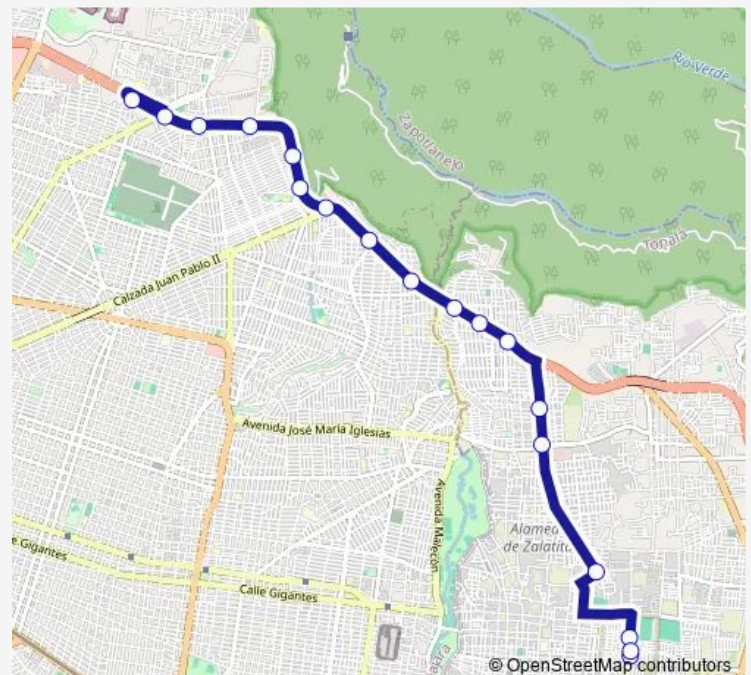

### Route schedule

21 de Marzo — Antonio Caso

Monday 04:20

Tuesday 04:20

Wednesday 04:20

Thursday 04:20

Friday 04:20

Saturday 04:20

### Route info

Direction: 21 de Marzo

Stops: 18

Trip Duration: 0 hour 11 min

## Direction

Antonio Caso — Periférico Oriente

17 stops

[Open route schedule](#)

Antonio Caso

Avenida Zalatitan

Avenida Idalia

Azalea

## Route schedule

Antonio Caso — Periférico Oriente

Monday 04:20

Tuesday 04:20

Wednesday 04:20

Thursday 04:20

Friday 04:20

Saturday 04:20