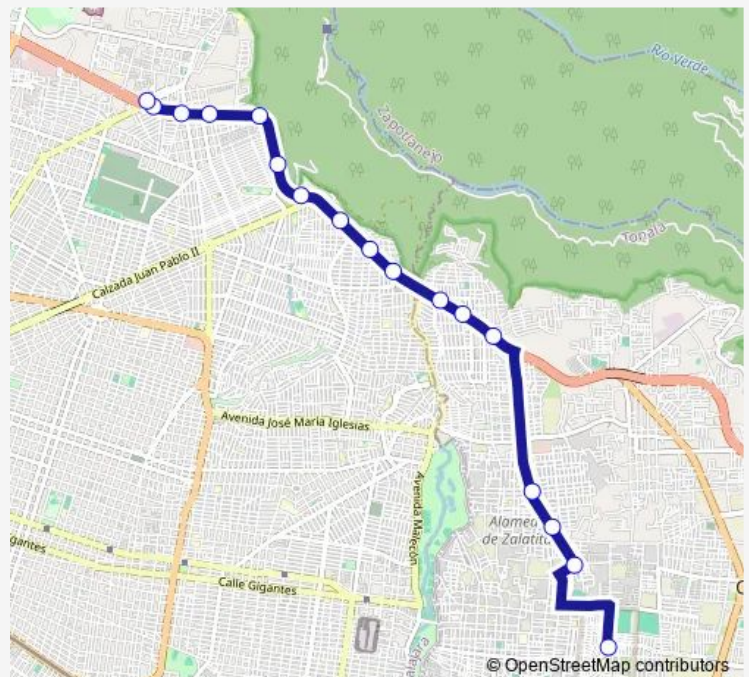

### Route schedule

21 de Marzo — Antonio Caso

Monday 04:20

Tuesday 04:20

Wednesday 04:20

Thursday 04:20

Friday 04:20

Saturday 04:20

### Route info

Direction: 21 de Marzo

Stops: 18

Trip Duration: 0 hour 11 min

## Direction

Antonio Caso — Periférico Oriente

17 stops

[Open route schedule](#)

Antonio Caso

Avenida Zalatitan

Avenida Idalia

Azalea

## Route schedule

Antonio Caso — Periférico Oriente

Monday 04:20

Tuesday 04:20

Wednesday 04:20

Thursday 04:20

Friday 04:20

Saturday 04:20