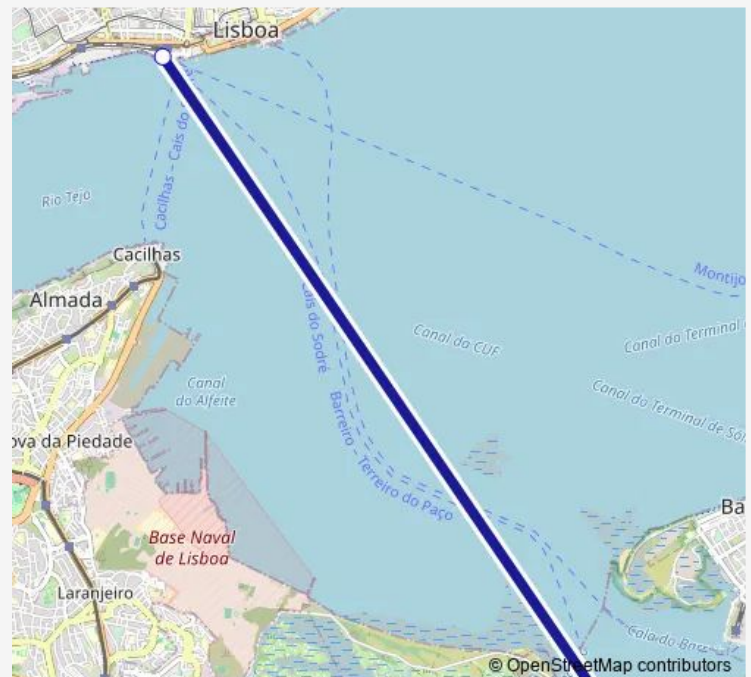

## Ferry Seixal &gt; Cais do Sodré

[Go to website](#)**Direction**

Seixal — Cais do Sodré

2 stops

[Open route schedule](#)

Seixal

Cais do Sodré

## Route schedule

Seixal — Cais do Sodré

Monday	06:35-23:15
Tuesday	06:35-23:15
Wednesday	06:35-23:15
Thursday	06:35-23:15
Friday	06:35-23:15
Saturday	07:30-22:00
Sunday	08:30-21:30

## Route info

Direction: Seixal

Stops: 2

Trip Duration: 0 hour 18 min

■ Seixal &gt; Cais do Sodré

Ferry time schedules and route maps are available in an offline PDF at [busmaps.com](https://busmaps.com). Use the [busmaps.com](https://busmaps.com) website to see live bus times, train schedule or subway schedule, and step-by-step directions for all public transit in Lisbon