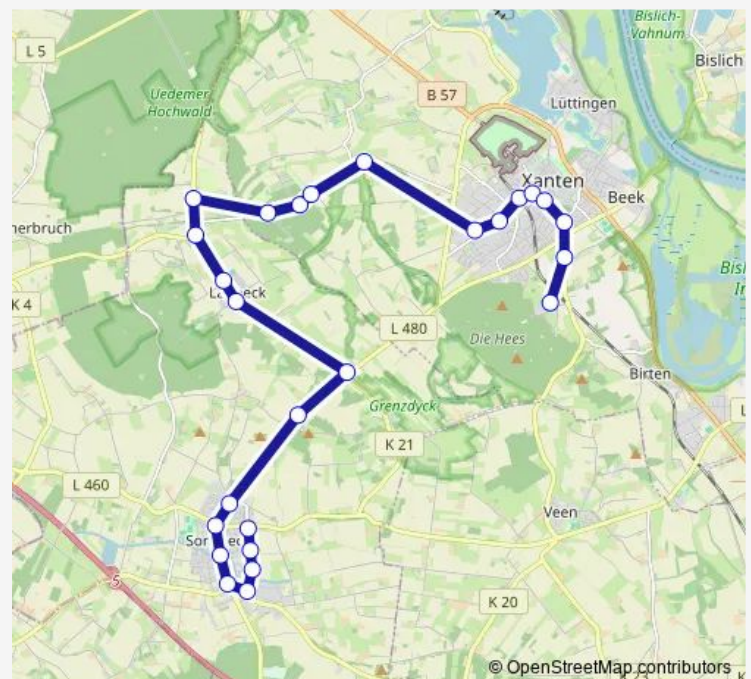

Route info

Direction: Xanten Krankenhaus

Stops: 19

Trip Duration: 0 hour 29 min

Direction

Xanten Krankenhaus — Sonsbeck Neutorplatz

20 stops

[Open route schedule](#)

Wednesday 09:33-18:03

Thursday 09:33-18:03

Friday 09:33-18:03

Saturday —

Sunday —

Route info

Direction: Xanten Krankenhaus

Stops: 20

Trip Duration: 0 hour 28 min

Direction

Sonsbeck Prostekath — Xanten Krankenhaus

26 stops

[Open route schedule](#)

Sonsbeck Prostekath

Sonsbeck Rodekampsweg

Sonsbeck Langebend

Monday 08:07-17:32

Tuesday 08:07-17:32

Wednesday 08:07-17:32

Thursday 08:07-17:32

Friday 08:07-17:32

Saturday —

Sunday —

Route info