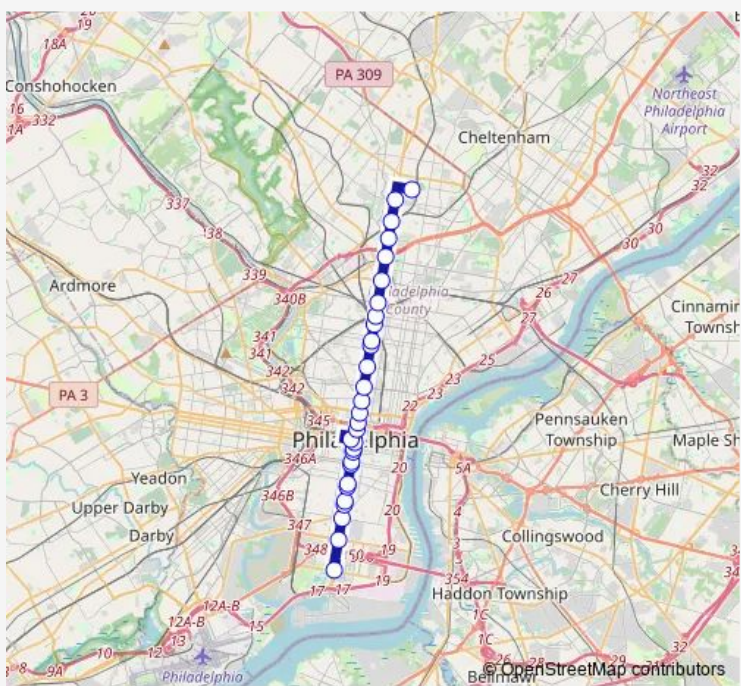

Bus BSO Midnight-5am Service (Bus) for Bsl

[Go to website](#)

Direction
 Fern Rock Transit Center — Broad St & Pattison Av - 3 FS
 30 stops
[Open route schedule](#)

- Fern Rock Transit Center
- Broad St & Olney Av - Fs
- Broad St & Fishers Ln
- Broad St & Wyoming Av
- Broad St & Hunting Park Av
- Broad St & Erie Av
- Broad St & Allegheny Av
- Broad St & Glenwood Av
- Broad St & Lehigh Av - Fs
- Broad St & Dauphin St
- Broad St & Susquehanna Av
- Broad St & Cecil B Moore Av
- Broad St & Girard Av
- Broad St & Ridge Av - Fs
- Broad St & Spring Garden St
- Broad St & Vine St
- Broad St & Race St
- 15th St & Market St - FS
- Broad St & Walnut St
- Broad St & Locust St
- Broad St & Lombard St

Route schedule

Fern Rock Transit Center — Broad St & Pattison Av - 3 FS

Monday	00:30-04:52
Tuesday	00:30-04:52
Wednesday	00:30-04:52
Thursday	00:30-04:52
Friday	00:30-04:52
Saturday	00:30-04:52
Sunday	00:30-04:52

Route info

Direction: Fern Rock Transit Center

Stops: 30

Trip Duration: 0 hour 40 min

BSO — Midnight-5am Service (Bus) for Bsl **BusMaps**

Broad St & South St

Broad St & Ellsworth St

Broad St & Federal St

Thursday 00:30-04:52

Friday 00:30-04:52

Saturday 00:08-04:55

Sunday 00:08-04:55

Route info

Direction: Broad St & Pattison Av - 3 FS

Stops: 30

Trip Duration: 0 hour 43 min