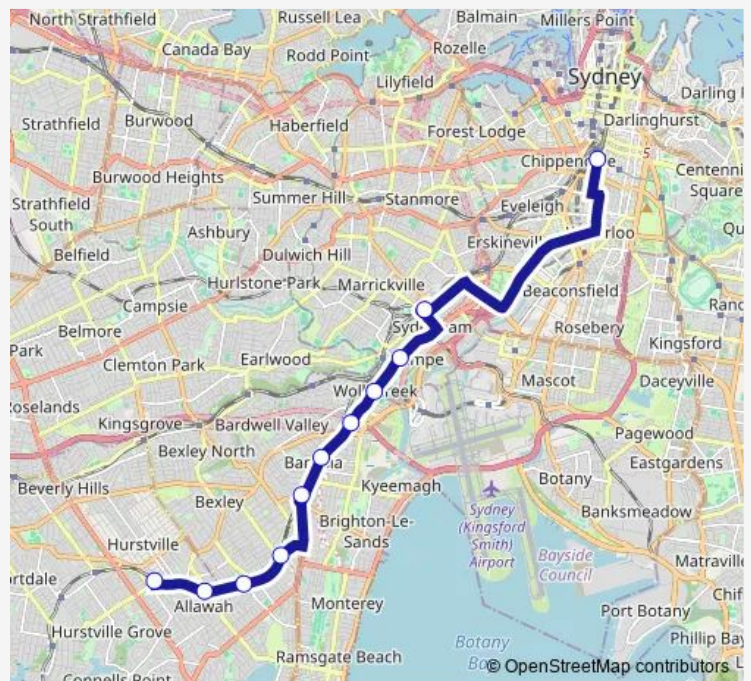

Hurstville Station, Ormonde Pde, Stand H

Allawah Station, Railway Pde

Carlton Station, Railway Pde

Kogarah Station, Railway Pde, Stand C

Rockdale Station, Geeves Av, Stand A

Princes Hwy After Subway Rd

Princes Hwy At Burrows St

Princes Hwy Opp Cahill Park

Princes Hwy After Gannon St

Sydenham Station, Gleeson Av, Stand E

Central Station, Chalmers St, Stand G

Route schedule

Hurstville Station, Ormonde Pde, Stand H — Central Station, Chalmers St, Stand G

Monday	03:10-02:40 ⁺¹
Tuesday	03:10
Wednesday	—
Thursday	—
Friday	—
Saturday	—
Sunday	04:36-02:40 ⁺¹

Route info

Direction: Hurstville Station, Ormonde Pde, Stand H

Stops: 11

Trip Duration: 1 hour 14 min

Direction

Central Station, Eddy Av, Stand D — Hurstville Station, Ormonde Pde, Stand N

11 stops

[Open route schedule](#)

Central Station, Eddy Av, Stand D

Sydenham Station, Gleeson Av, Stand E

Princes Hwy At Fanning St