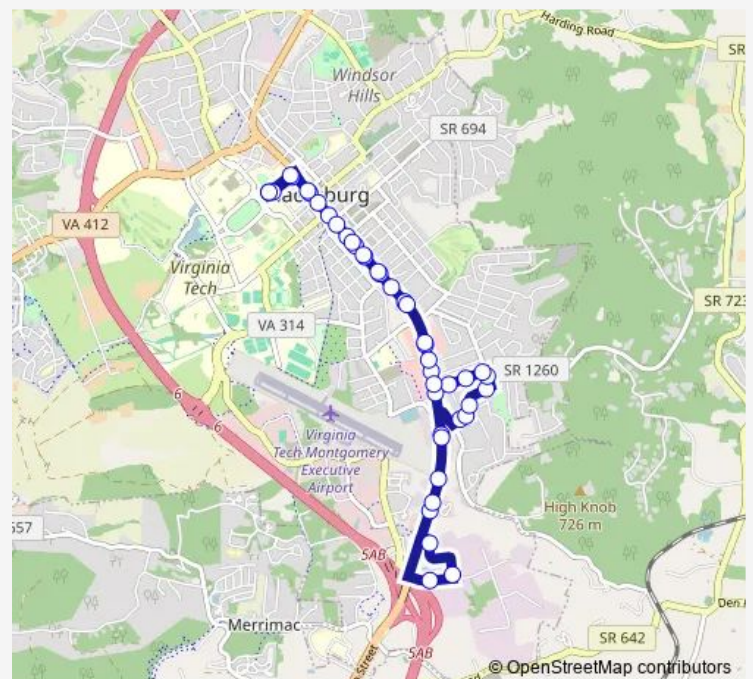

### Route schedule

Squires Wbnd — Squires Wbnd

Monday —

Tuesday —

Wednesday —

Thursday —

Friday 25:07-02:07<sup>+1</sup>

Saturday —

### Route info

Direction: Squires Wbnd

Stops: 34

Trip Duration: 0 hour 38 min

Mss — Main Street South

Main/Landsdowne Nbd

Main/Ardmore Nbd

Blacksburg Square