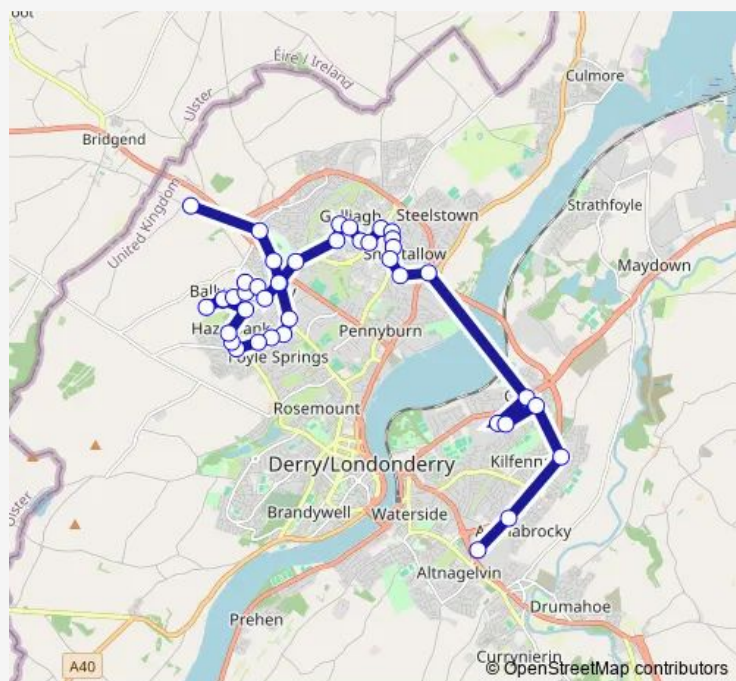

St Brigid's College

Bloomfield

Brookdale Park

Galliagh Park

Route schedule

Derry Altnagelvin Hospital Stop 2 — Springvale Park

Monday 15:25

Tuesday 15:25

Wednesday 15:25

Thursday 15:25

Friday 15:25

Saturday —

Sunday —

Route info

Direction: Derry Altnagelvin Hospital Stop 2

Stops: 38

Trip Duration: 0 hour 45 min

14c — Woodbrook West - Foyle Springs - Galliagh - Shantallow - Altnagelvin

Fergleen Park

Glengalligh Rd

College Glen

Whitehouse Park

Coshquin Estate

Coshquin

Whitehouse

Templegrove

Branch Road

Holy Family Primary School

Ringfort Road

Drumard Park

Inchview

Marianus Park