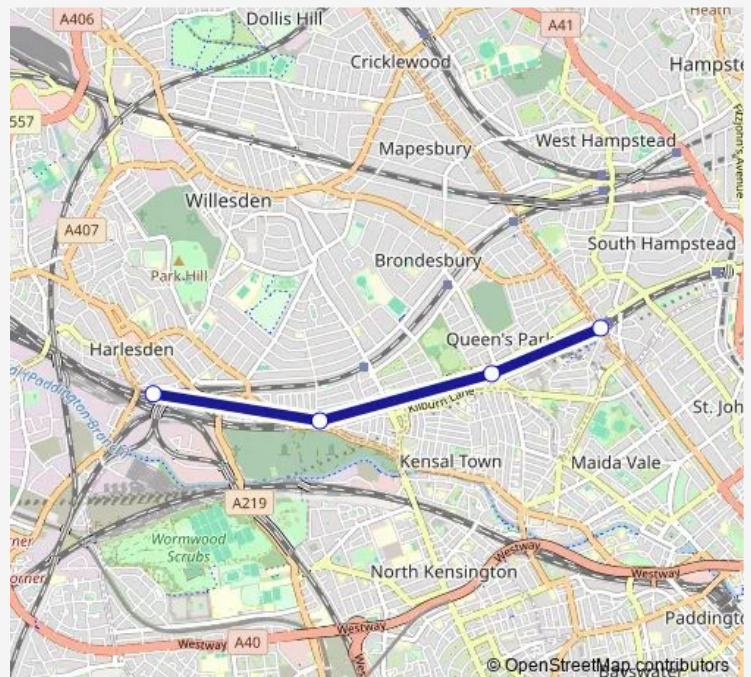

Rail Lo:Kbn->Wij LO train service from KBN to Wij

[Go to website](#)

Direction

Kilburn High Road — Willesden Junction

4 stops

[Open route schedule](#)

Kilburn High Road

Queens Park (London)

Kensal Green

Willesden Junction

Route schedule

Kilburn High Road — Willesden Junction

Monday —

Tuesday —

Wednesday —

Thursday —

Friday —

Saturday —

Sunday 23:19

Route info

Direction: Kilburn High Road

Stops: 4

Trip Duration: 0 hour 15 min

■ Lo:Kbn->Wij — LO train service from KBN to Wij