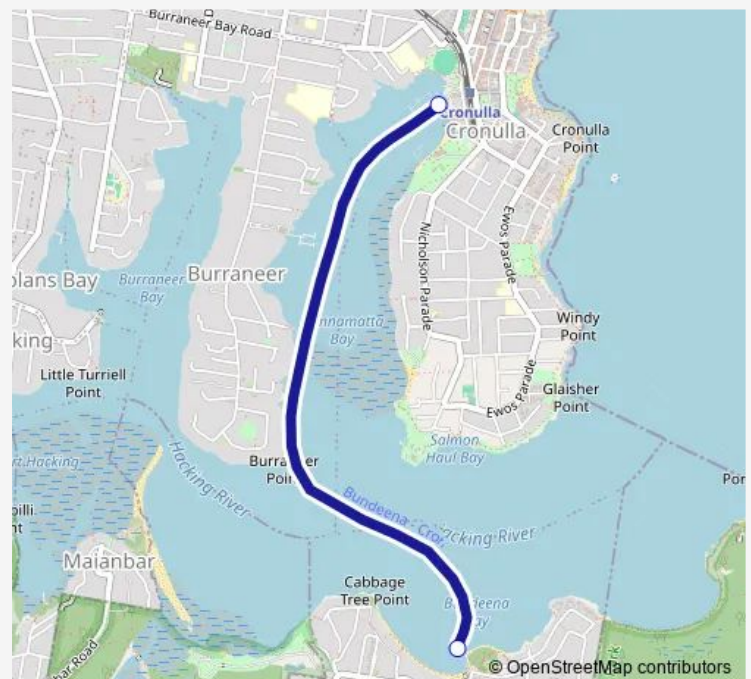

Ferry BUNC Bunc Bundeena Ferry

[Go to website](#)

Direction

Bundeena Wharf — Cronulla Wharf

2 stops

[Open route schedule](#)

Bundeena Wharf

Cronulla Wharf

Route schedule

Bundeena Wharf — Cronulla Wharf

Monday	06:00-19:00
Tuesday	06:00-19:00
Wednesday	06:00-19:00
Thursday	06:00-19:00
Friday	06:00-19:00
Saturday	09:00-19:00
Sunday	09:00-19:00

Route info

Direction: Bundeena Wharf

Stops: 2

Trip Duration: 0 hour 29 min

 BUNC — Bunc Bundeena Ferry

Direction

Cronulla Wharf — Bundeena Wharf

2 stops

[Open route schedule](#)

Cronulla Wharf

Bundeena Wharf

Route schedule

Cronulla Wharf — Bundeena Wharf

Monday	05:30-18:30
Tuesday	05:30-18:30
Wednesday	05:30-18:30
Thursday	05:30-18:30
Friday	05:30-18:30
Saturday	08:30-18:30
Sunday	08:30-18:30

Route info