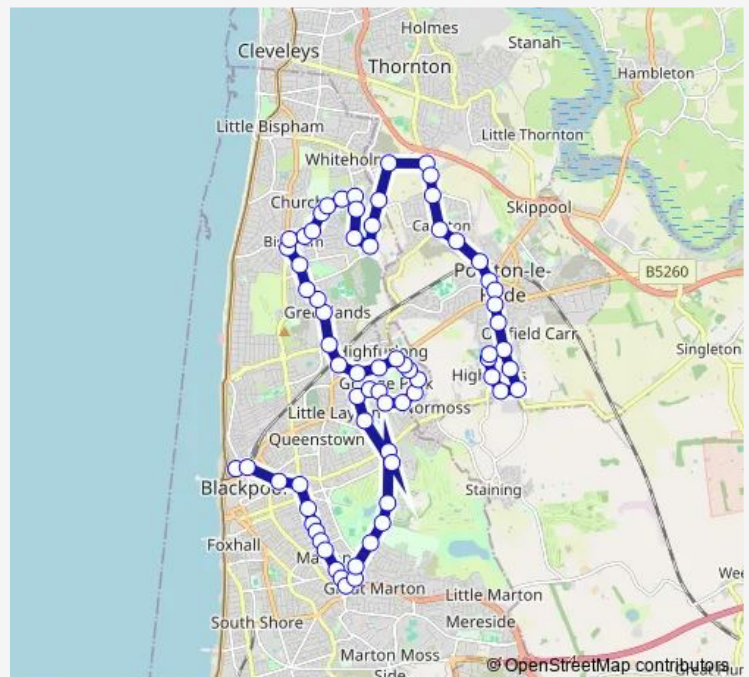

Kincraig Place

Stronsay Place

Ashfield House

Route schedule

Baines HS school only — Central Library

Monday 15:10

Tuesday 15:10

Wednesday 15:10

Thursday 15:10

Friday 15:10

Saturday —

Sunday —

Route info

Direction: Baines HS school only

Stops: 64

Trip Duration: 1 hour 11 min

12A — Blackpool - Baines School

Fairfax Avenue

Ingthorpe Avenue

Bispham Village

Bispham Roundabout

Moor Park Swimming Pool

Moor Park Avenue

The Squirrel

Lime Grove

Holyoake Avenue

Plymouth Island

Rodwell Walk

Petrol Station

Dinmore Avenue

Pilling Crescent

Cockerham Walk