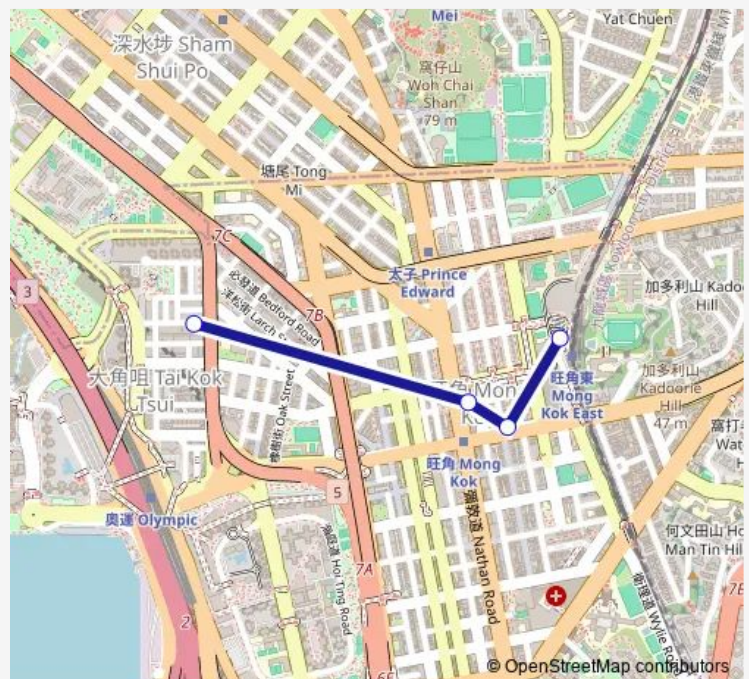

### Direction

Chung WUI Street, Outside Chung WO Building —  
Mongkok East Station|Mongkok East Station

4 stops

[Open route schedule](#)

Chung WUI Street, Outside Chung WO Building

FIFE STREET, OUTSIDE TRADE AND INDUSTRY DE-  
PARTMENT TOWER|FIFE STREET, NEAR SAI YEUNG  
CHOI STREET SOUTH|FIFE STREET, OUTSIDE TRADE  
AND INDUSTRY DEPARTMENT TOWER

Argyle Street, Outside Sincere Building

Mongkok East Station|Mongkok East Station

### Route schedule

Chung WUI Street, Outside Chung WO Building —  
Mongkok East Station|Mongkok East Station

Monday	06:00
Tuesday	06:00
Wednesday	06:00
Thursday	06:00
Friday	06:00
Saturday	06:00
Sunday	06:00

### Route info

Direction: Chung WUI Street, Outside Chung WO Building

Stops: 4

Trip Duration: 0 hour 5 min