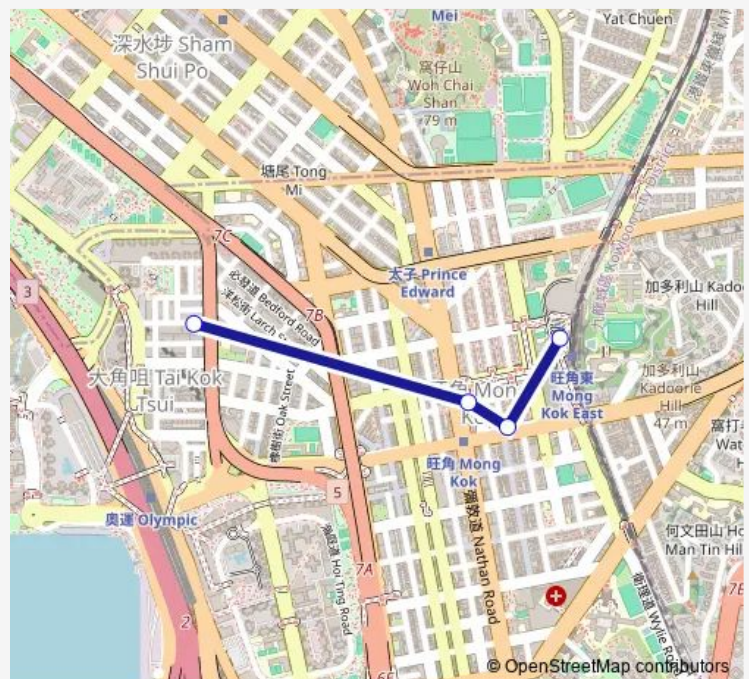

### Direction

Chung WUI Street, Outside Chung WO Building —  
Mongkok East Station|Mongkok East Station

4 stops

[Open route schedule](#)

Chung WUI Street, Outside Chung WO Building

Fife Street, Near SAI Yeung Choi Street South

Argyle Street, Outside Sincere Building

Mongkok East Station|Mongkok East Station

### Route schedule

Chung WUI Street, Outside Chung WO Building —  
Mongkok East Station|Mongkok East Station

Monday	06:00
Tuesday	06:00
Wednesday	06:00
Thursday	06:00
Friday	06:00
Saturday	06:00
Sunday	06:00

### Route info

Direction: Chung WUI Street, Outside Chung WO Building

Stops: 4

Trip Duration: 0 hour 5 min