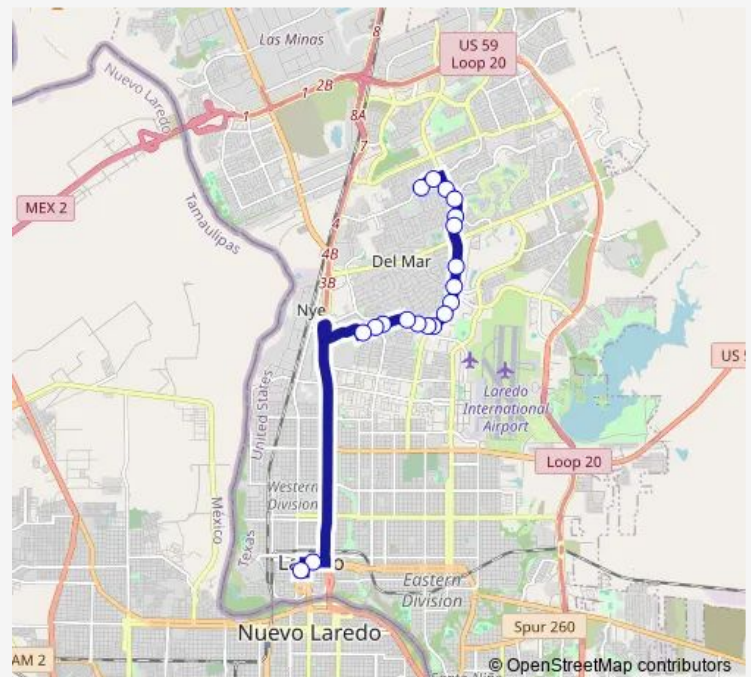

### Direction

International @ Puerto Viejo — El Metro Transit Center

19 stops

[Open route schedule](#)

International @ Puerto Viejo

International @ Puerto Angel

Mcpherson @ Mahogany Dr.

Mcpherson @ Country Club Dr.

### Route schedule

International @ Puerto Viejo — El Metro Transit Center

Monday 08:10-19:25

Tuesday 08:10-19:25

Wednesday 08:10-19:25

Thursday 08:10-19:25

Friday 08:10-19:25

Saturday 08:10-19:25

### Route info

Direction: International @ Puerto Viejo

Stops: 19

Trip Duration: 0 hour 30 min

12A — Del Mar Express

## Direction

El Metro Transit Center — International @ Puerto Viejo

23 stops

[Open route schedule](#)

El Metro Transit Center

5000 San Dario (Kmart)

Mall Del Norte

5919 San Dario (Laredo Paint)