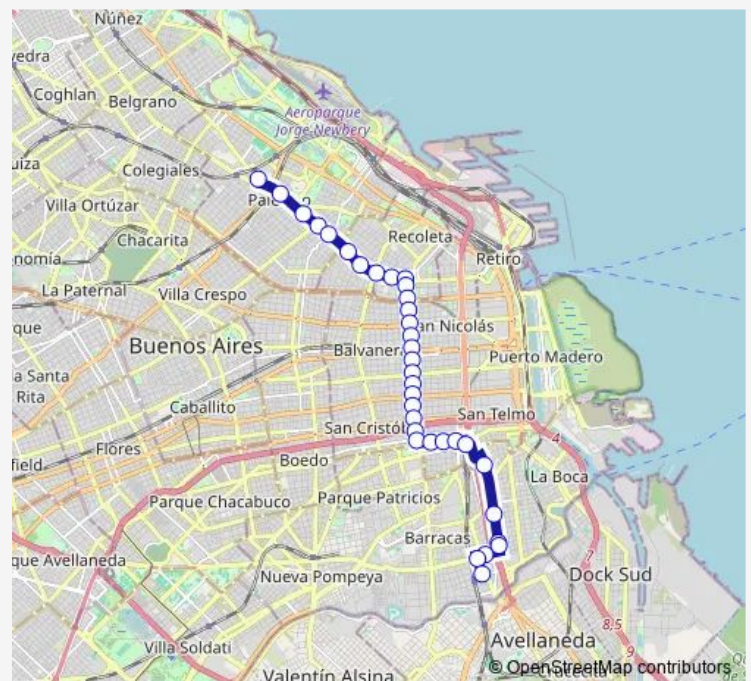

Thursday 00:24-23:54

Friday 00:24-23:54

Saturday 00:24-23:54

Sunday 00:24-23:50

Route info

Direction: 18 Campos Luis M. Av.

Stops: 35

Trip Duration: 0 hour 58 min

255 Montes DE OCA Manuel Av.

1123 Montes DE OCA Manuel Av.

1699 Montes DE OCA Manuel Av.

1731 Montes DE OCA Manuel Av.

2019 Iriarte Gral.

627 SAN Antonio

891 SAN Antonio

12A Bus time schedules and route maps are available in an offline PDF at busmaps.com. Use the busmaps.com website to see live bus times, train schedule or subway schedule, and step-by-step directions for all public transit in Buenos Aires