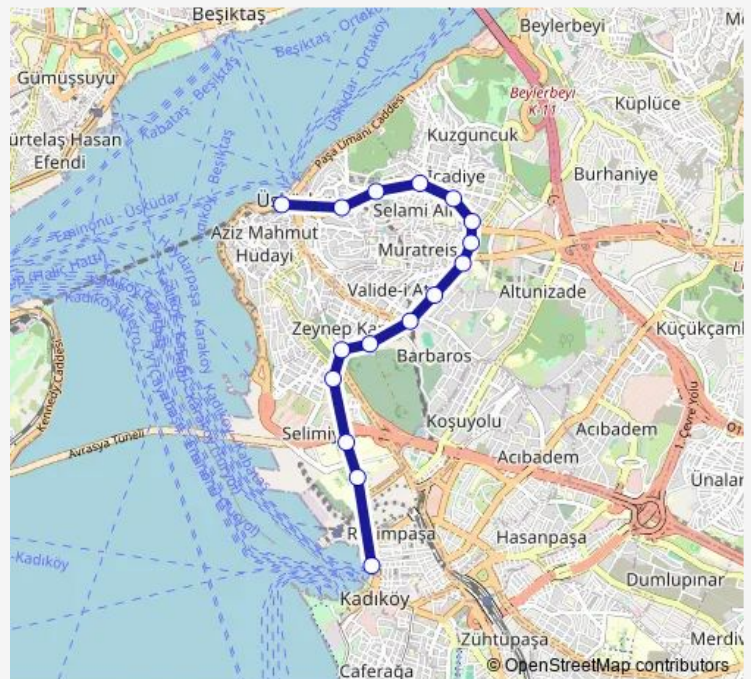

Bus 12A Kadıköy - Üsküdar Marmaray

[Go to website](#)

Direction

ÜSKÜDAR MARMARAY — KADIKÖY

16 stops

[Open route schedule](#)

ÜSKÜDAR MARMARAY

ŞEHİT ÇETİN CAN

SETBAŞI

FISTIKAĞACI

KURUÇEŞME

Bağlarbaşı Kültür Merkezi

BAĞLARBAŞI

MARMARA ÜNİVERSİTESİ İLAHİYAT FAKÜLTESİ

PAZARBAŞI

ÜSKÜDAR ASKERLİK ŞUBESİ

ZEYNEP KAMİL HASTANESİ

KARACAAHMET CEMEVİ

Selimiye

HAYDARPAŞA NUMUNE HASTANESİ

Haydarpaşa Mesleki VE Teknik Anadolu Lisesi

KADIKÖY

Route schedule

ÜSKÜDAR MARMARAY — KADIKÖY

Monday	06:25-00:45⁺¹
Tuesday	06:25-00:45⁺¹
Wednesday	06:25-00:45⁺¹
Thursday	06:25-00:45⁺¹
Friday	06:25-00:45⁺¹
Saturday	06:55-00:45⁺¹
Sunday	07:20-00:50⁺¹

Route info

Direction: ÜSKÜDAR MARMARAY

Stops: 16

Trip Duration: 0 hour 16 min

■ 12A — Kadıköy - Üsküdar Marmaray

BusMaps