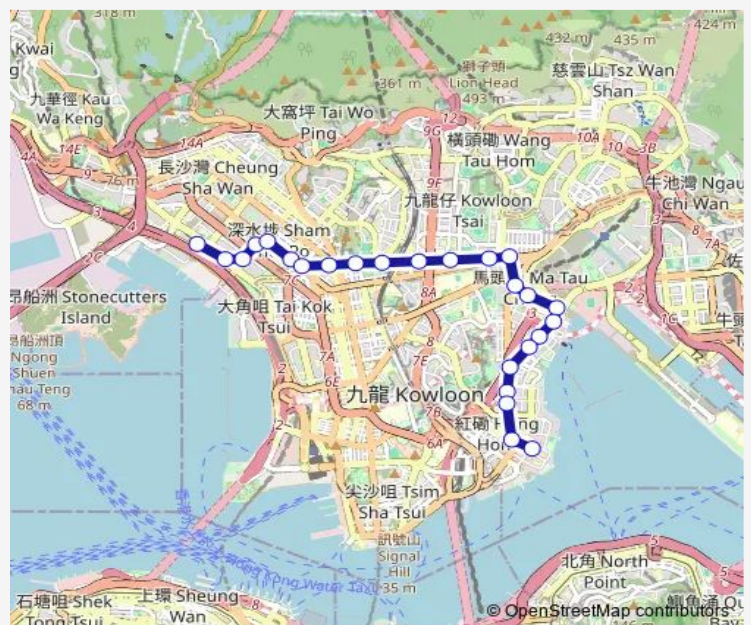

**Route schedule**

[Ctb] Whampoa Garden|[Kmb+Ctb] Whampoa Garden BUS Terminus/<Br>Whampoa Garden|[Kmb] Whampoa Garden BUS Terminus — [Ctb] HOI TAT Estate|[Kmb] Cheung SHA WAN (HOI TAT Estate) BUS Terminus

Monday	05:50-18:40
Tuesday	05:50-18:40
Wednesday	05:50-18:40
Thursday	05:50-18:40
Friday	05:50-18:40
Saturday	05:50-19:40
Sunday	05:50-19:40

**Route info**

Direction: [Ctb] Whampoa Garden|[Kmb+Ctb] Whampoa Garden BUS Terminus/<Br>Whampoa Garden|[Kmb] Whampoa Garden BUS Terminus

Stops: 23

Trip Duration: 0 hour 44 min

12a — Whampoa Garden - Cheung SHA WAN (HOI TAT Estate) **BusMaps**

[Ctb] Argyle Street Playground, MA TAU Chung Road[[Kmb+Ctb] Argyle Street Playground/<Br>Argyle Street Playground, MA TAU Chung Road[[Kmb] Argyle Street Playground