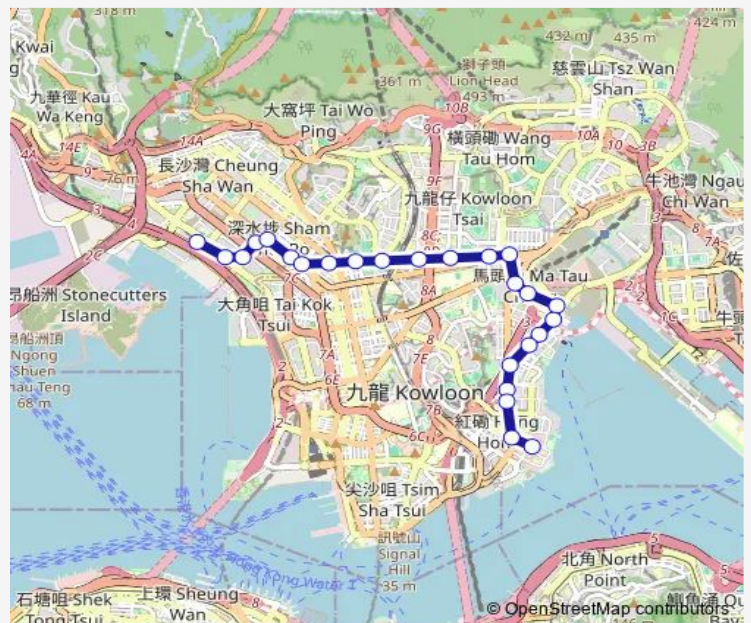

Route schedule

[Ctb] Whampoa Garden[[Kmb+Ctb] Whampoa Garden BUS Terminus/
Whampoa Garden[[Kmb] Whampoa Garden BUS Terminus — [Ctb] HOI TAT Estate[[Kmb] Cheung SHA WAN (HOI TAT Estate) BUS Terminus

Monday	05:50-18:40
Tuesday	05:50-18:40
Wednesday	05:50-18:40
Thursday	05:50-18:40
Friday	05:50-18:40
Saturday	05:50-19:40
Sunday	05:50-19:40

Route info

Direction: [Ctb] Whampoa Garden[[Kmb+Ctb] Whampoa Garden BUS Terminus/
Whampoa Garden[[Kmb] Whampoa Garden BUS Terminus

Stops: 23

Trip Duration: 0 hour 46 min

[Ctb] Argyle Street Playground, MA TAU Chung Road[[Kmb+Ctb] Argyle Street Playground/
Argyle Street Playground, MA TAU Chung Road[[Kmb] Argyle Street Playground