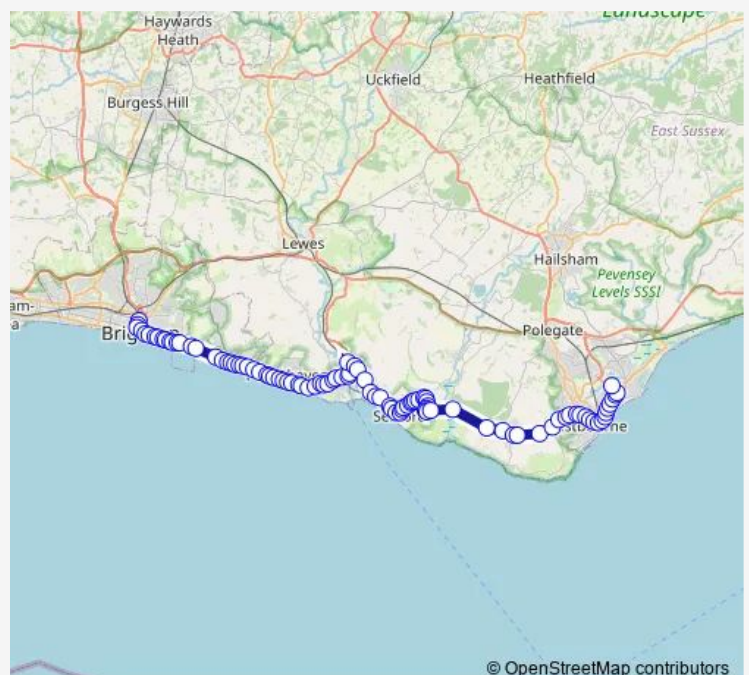

### Route schedule

Hawthorn Road — Brighton Station

Monday 00:53-22:14

Tuesday 08:09-22:14

Wednesday 08:09-22:14

Thursday 08:09-22:14

Friday 08:09-22:14

Saturday 05:15-22:12

### Route info

Direction: Hawthorn Road

Stops: 99

Trip Duration: 1 hour 47 min

© OpenStreetMap contributors

12A — Brighton - Newhaven - Seaford - Eastbourne [coaster]

BusMaps

Summerdown Road