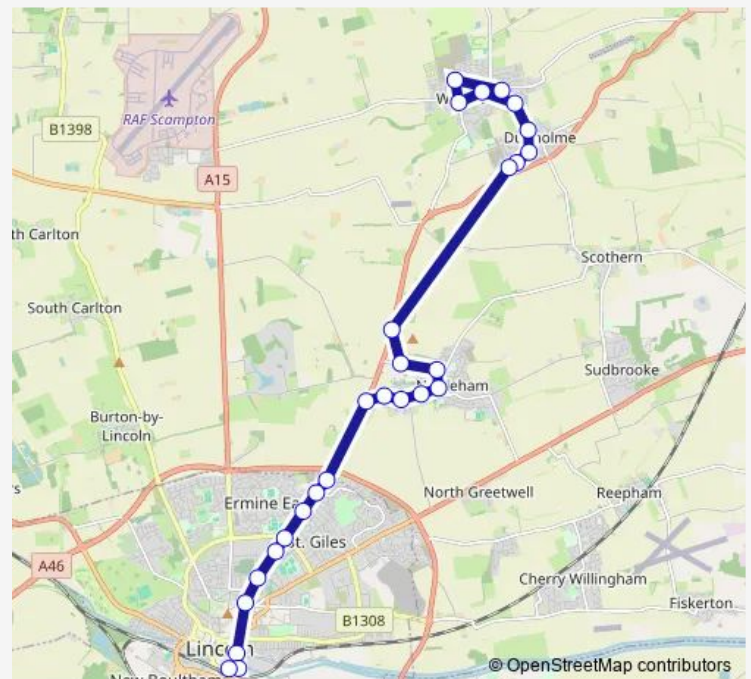

Geneva Avenue

### Route info

Direction: Dunholme Road

Stops: 27

Trip Duration: 0 hour 29 min

12A — Lincoln - Welton Green

Byron Avenue

Mainwaring Road

Lincoln Hotel

## Direction

Central Bus Station — Dunholme Road

23 stops

[Open route schedule](#)

Central Bus Station

Lincoln Hotel

Mainwaring Road

Byron Avenue

## Route info

Direction: Central Bus Station

Stops: 23

Trip Duration: 0 hour 28 min

12A Bus time schedules and route maps are available in an offline PDF at [busmaps.com](https://busmaps.com). Use the [busmaps.com](https://busmaps.com) website to see live bus times, train schedule or subway schedule, and step-by-step directions for all public transit in Lincoln