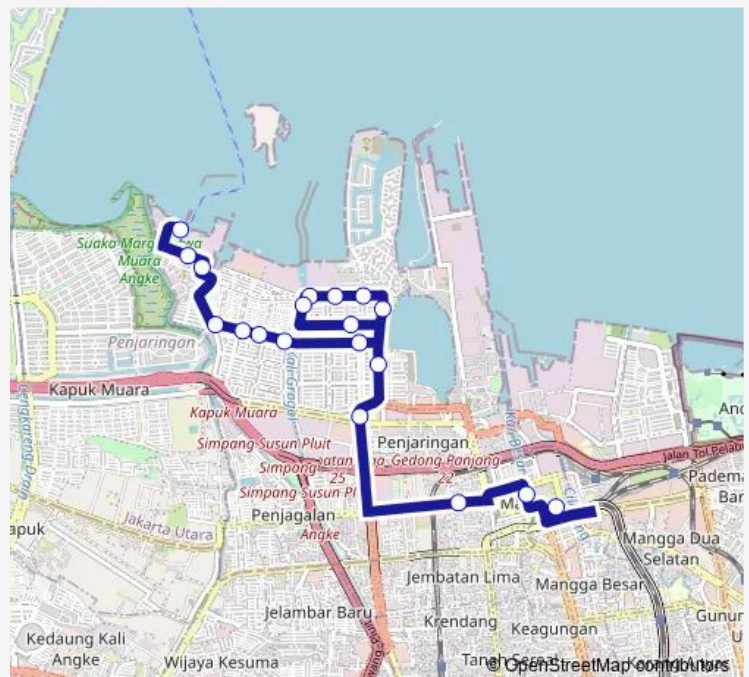

Route schedule

Kota — Pelabuhan Kali Adem

Monday	05:00
Tuesday	05:00
Wednesday	05:00
Thursday	05:00
Friday	05:00
Saturday	05:00
Sunday	05:00

Route info

Direction: Kota

Stops: 19

Trip Duration: 1 hour 7 min

12A — Pelabuhan Kaliadem - Kota

Direction

Pelabuhan Kali Adem — Kota

20 stops

[Open route schedule](#)

Pelabuhan Kali Adem

Perumahan Buddha Tzu Chi 1

Term. Muara Angke 1

Muara Angke

Route schedule

Pelabuhan Kali Adem — Kota

Monday 05:00

Tuesday 05:00

Wednesday 05:00

Thursday 05:00

Friday 05:00

Saturday 05:00

Sunday 05:00

Route info

Direction: Pelabuhan Kali Adem

Stops: 20

Trip Duration: 0 hour 46 min

12A Bus time schedules and route maps are available in an offline PDF at busmaps.com. Use the busmaps.com website to see live bus times, train schedule or subway schedule, and step-by-step directions for all public transit in Jakarta