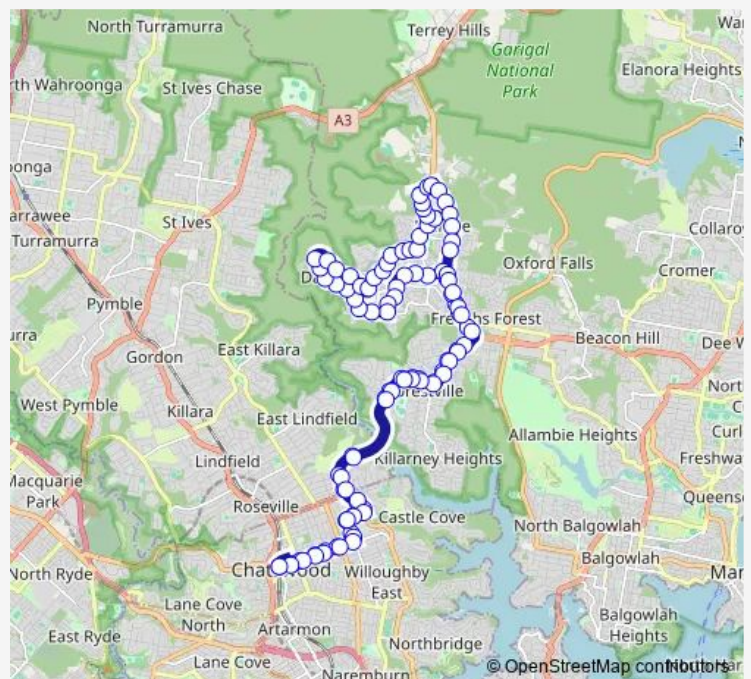

Warringah Rd After Woodlands Rd

Warringah Rd Opp Melwood Av

Warringah Rd Opp Darley St

Warringah Rd After Ferguson St

Route schedule

Chatswood Station, Stand C — Myoora Rd Before Booralie Rd

Monday —

Tuesday —

Wednesday —

Thursday —

Friday —

Saturday 24:55-02:55⁺¹

Sunday —

Route info

Direction: Chatswood Station, Stand C

Stops: 81

Trip Duration: 0 hour 43 min

282 — Chatswood to Davidson and Belrose (Loop Service)

Warringah Rd After Brown St

Warringah Rd Before Altona Av

Warringah Rd Opp Maxwell Pde

Warringah Rd Before Fitzpatrick Av

Friday 17:05-23:53

Saturday 23:55-01:25⁺¹

Sunday 22:55-23:25

Route info

Direction: Chatswood Station, Stand C

Stops: 103

Trip Duration: 1 hour 32 min

Warringah Rd Before Fitzpatrick Av