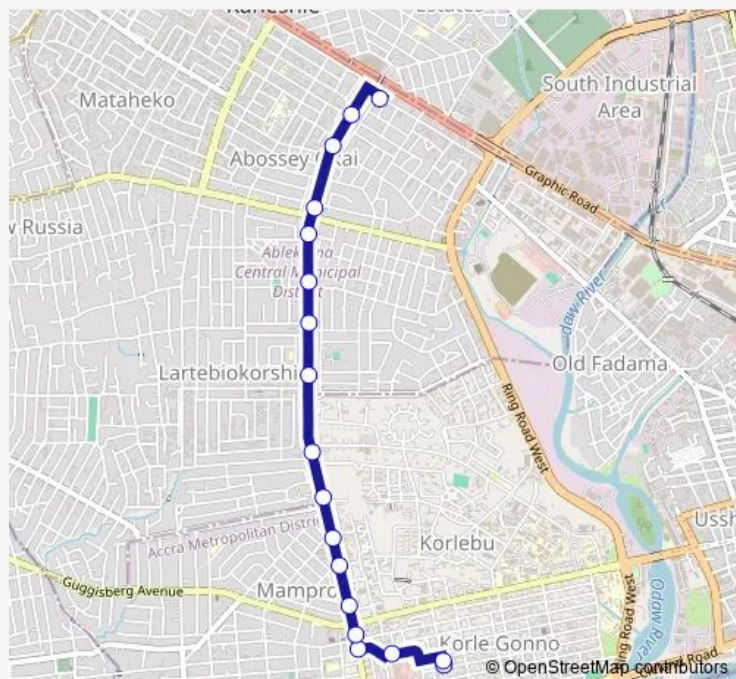

Route schedule

Shalom — Kaneshie

Monday 06:00

Tuesday 06:00

Wednesday 06:00

Thursday 06:00

Friday 06:00

Saturday 06:00

Sunday 06:00

Route info

Direction: Shalom

Stops: 18

Trip Duration: 0 hour 22 min

282 — Shalom ↔ Kaneshie

Direction

Kaneshie — Shalom

White House

Hotel Junction

Ejas

Shalom

Route schedule

Kaneshie — Shalom

Monday 06:00

Tuesday 06:00

Wednesday 06:00

Thursday 06:00

Friday 06:00

Saturday 06:00

Sunday 06:00

Route info

Direction: Kaneshie

Stops: 18