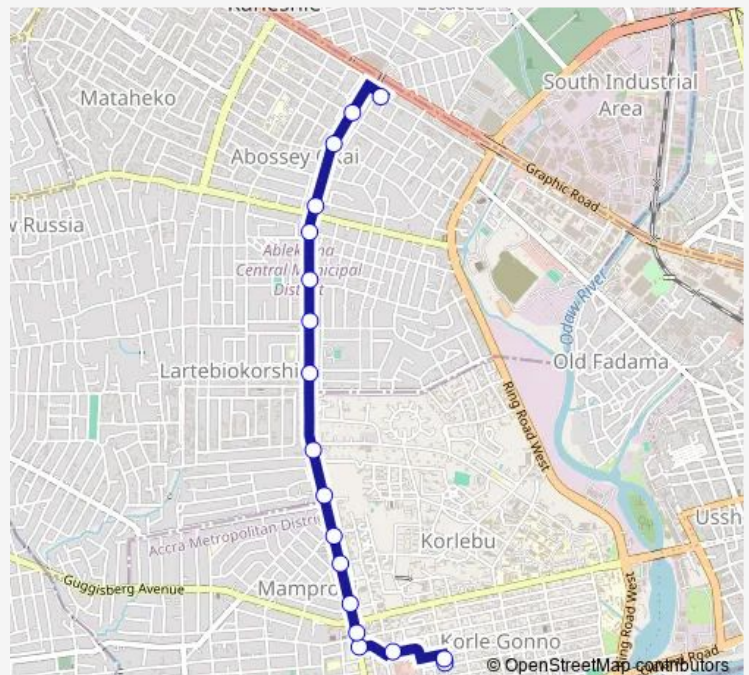

Pipeier Naa

Kasoa Station

Zongo Junction

Asoredan ho

Dansoman Junction

Kaneshie

### Route schedule

Shalom — Kaneshie

Monday 06:00

Tuesday 06:00

Wednesday 06:00

Thursday 06:00

Friday 06:00

Saturday 06:00

### Route info

Direction: Shalom

Stops: 18

Trip Duration: 0 hour 22 min

282 — Shalom ↔ Kaneshie

**Direction**

Kaneshie — Shalom

18 stops

## Route info

Direction: Kaneshie

Stops: 18

Trip Duration: 0 hour 26 min

282 Bus time schedules and route maps are available in an offline PDF at busmaps.com. Use the busmaps.com website to see live bus times, train schedule or subway schedule, and step-by-step directions for all public transit in Accra