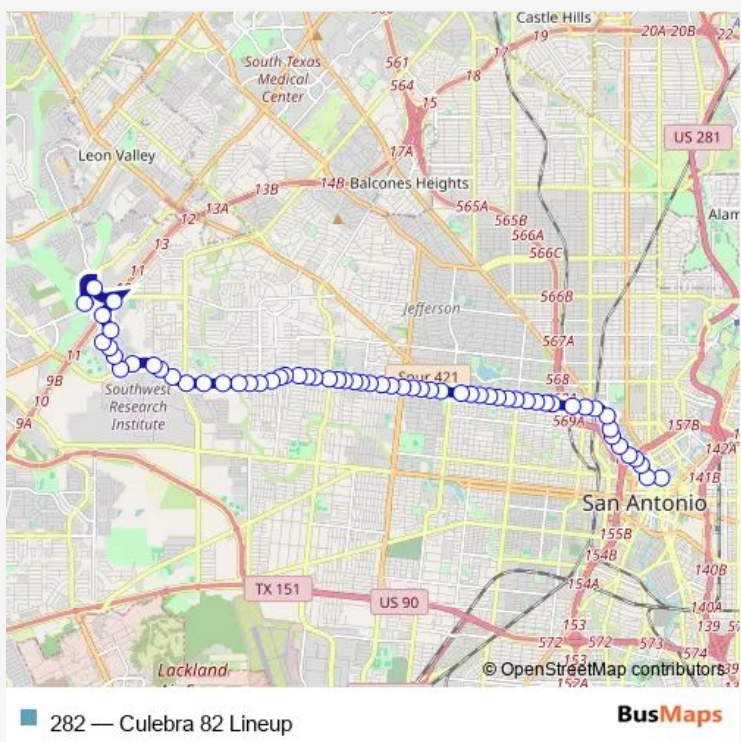

Bus 282 Culebra 82 Lineup

[Go to website](#)

Direction
 INGRAM TRANSIT CENTER — Martin & N. ST. Mary'S
 63 stops
[Open route schedule](#)

- INGRAM TRANSIT CENTER
- Ingram RD. IN Front OF 6602
- Ingram RD. & Wurzbach
- N.W. Loop 410 S. Access RD. Between Ingram & Culebra
- NW Loop 410 N Access RD./NS Stadium
- NW LP 410n Acce. RD/A. Down Parkway
- Alamo Downs Parkway / Front OF 8020
- Alamo Downs Parkway & Grandstand
- Alamo Downs Parkway / Front OF 7034
- Alamo Downs Parkway / Front OF 6900
- Alamo Downs Parkway / Front OF 6814
- Culebra Opp. Fairgrounds Parkway
- Culebra & TOM Slick
- Culebra Between Shelley / Callaghan
- Culebra & Canterbury
- Culebra Opposite Mira Vista
- Culebra IN Front OF 5518
- Culebra Opposite EL Centro
- Culebra & Laven
- Culebra & Rena
- Culebra & Benrus

Route info
 Direction: INGRAM TRANSIT CENTER
 Stops: 63
 Trip Duration: 0 hour 34 min

Culebra & Consuelo

Culebra & Hortencia

Culebra Between Alicia & Yolanda

Culebra IN Front OF 3810

Culebra & N.W. 38th

Culebra & Holy Cross

Culebra & Esmeralda (N.W. 36th

Culebra & Tesla

Culebra & N.W. 34th

Culebra & Memorial

Culebra Opposite Camino Santa Maria

Culebra & N. SAN Ignacio

Culebra & N. SAN Felipe

Culebra & N. SAN Manuel

Route info

Direction: Martin & N. ST. Mary'S

Stops: 61

Trip Duration: 0 hour 34 min

Culebra Opposite N.W. 28th

Culebra & N.W. 29th

Culebra & Gen. McMullen

Culebra & Tally