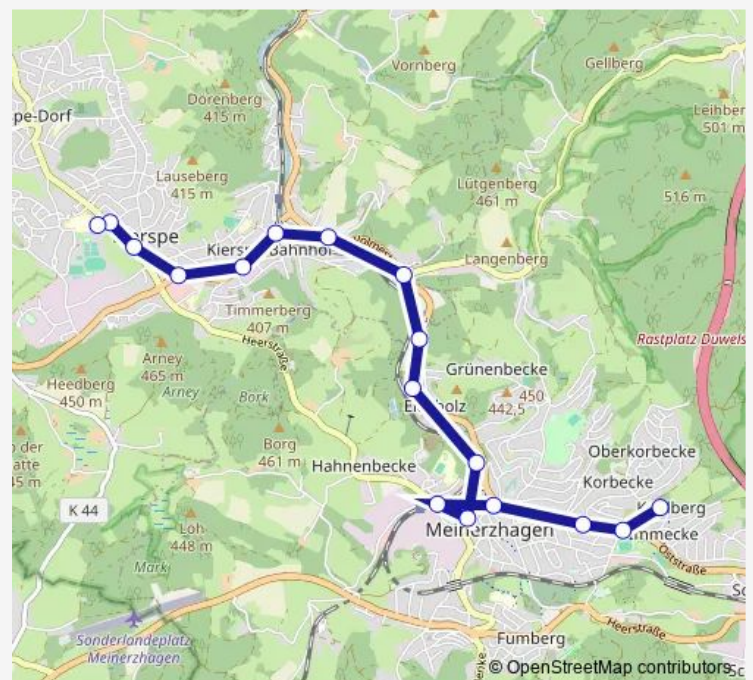

### Route schedule

Meinerzh., W.-Battenf.-Str. — Meinerzh., Bahnhof/ZOB - Steig 3 : Linien 81,281, 320

Monday 12:06-16:36

Tuesday 12:06-16:36

Wednesday 12:06-16:36

Thursday 12:06-16:36

Friday 12:06-16:36

Saturday —

### Route info

Direction: Meinerzh., W.-Battenf.-Str.

Stops: 17

Trip Duration: 0 hour 16 min