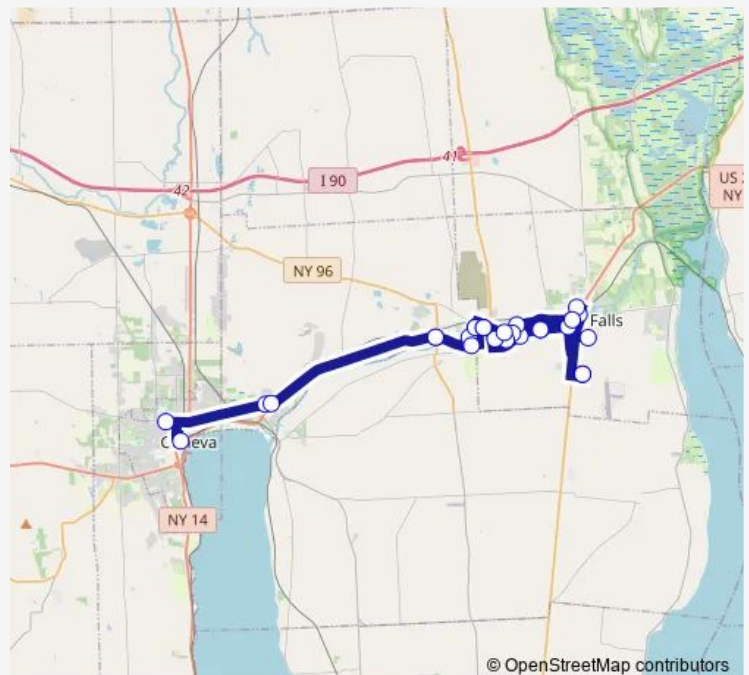

Bove Dr

Beryl Ave & State St

State St & Fall St

Route schedule

State St & Fall St — Walmart Seneca Falls

Monday 12:45

Tuesday 12:45

Wednesday 12:45

Thursday 12:45

Friday 12:45

Saturday —

Sunday —

Route info

Direction: State St & Fall St

Stops: 27

Trip Duration: 2 hour 6 min

© OpenStreetMap contributors

282 — Seneca Falls/Waterloo/Geneva

Stanton Meadows

Liberty Plaza

Aldi

Tops

Lakeview Heights

Walmart Seneca Falls

Sunday	—
--------	---

Route info

Direction: Park Place

Stops: 28

Trip Duration: 2 hour 26 min

Tops

Lakeview Heights

Walmart Seneca Falls