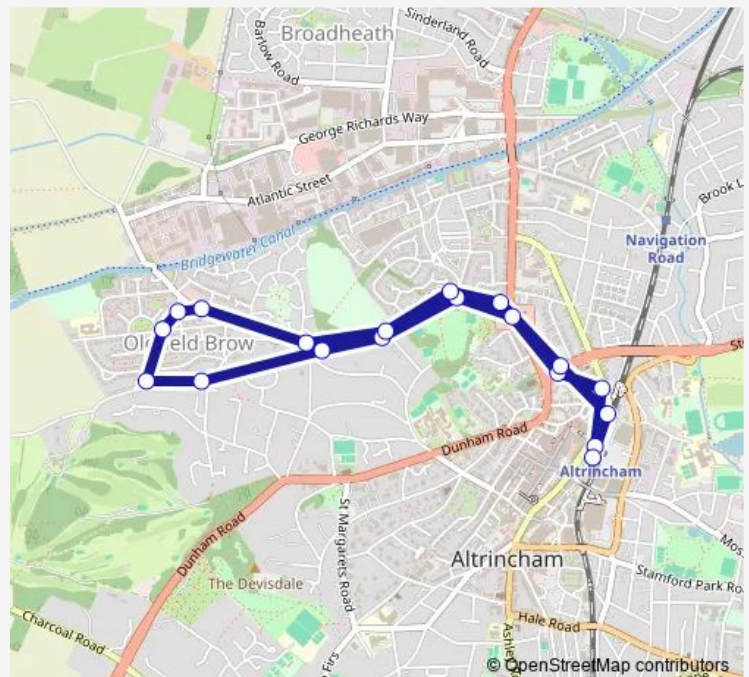

Saturday 07:20-22:47

Sunday 08:20-21:47

Route info

Direction: Altrincham Interchange

Stops: 19

Trip Duration: 0 hour 17 min

282 — Altrincham - Oldfield Brow circular

Direction

Altrincham Interchange — Altrincham Interchange

19 stops

[Open route schedule](#)

Altrincham Interchange

Stamford Street

Cresta Court Hotel

The Wheatsheaf

John Leigh Park

Hartley Road

Gorse Lane

Bonville Road

Oldfield Road

Taylor Road

Stamford Avenue

Oldfield Shops

Gorse Lane

Monday 06:20-22:47

Tuesday 06:20-22:47

Wednesday 06:20-22:47

Thursday 06:20-22:47

Friday 06:20-22:47

Saturday 07:20-22:47

Sunday 08:20-21:47

Route info