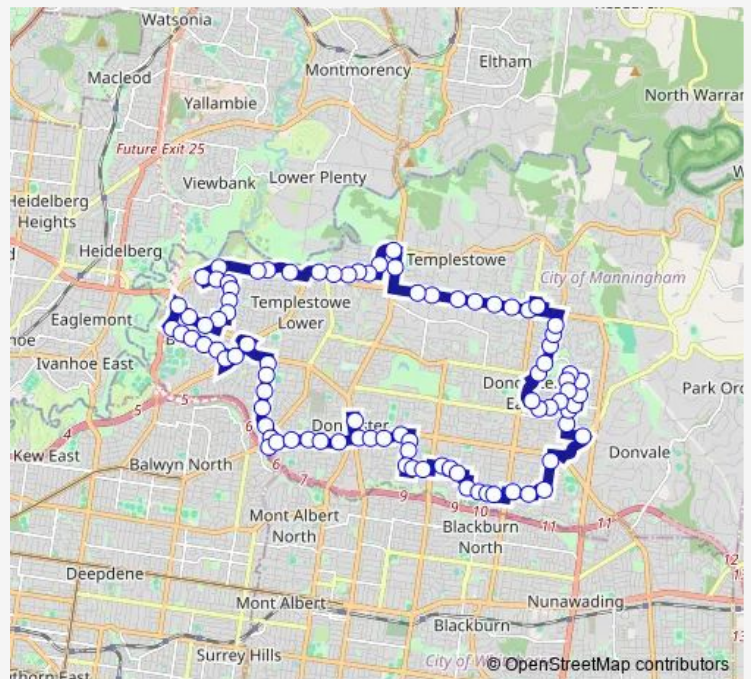

Bus 282 The Pines Sc

[Go to website](#)

Direction

The Pines SC/Reynolds Rd (Doncaster East) — The Pines SC/Reynolds Rd (Doncaster East)

90 stops

[Open route schedule](#)

- The Pines SC/Reynolds Rd (Doncaster East)
- Blackburn Rd/Reynolds Rd (Templestowe)
- Hemingway Ave/Reynolds Rd (Templestowe)
- Aumann Dr/Reynolds Rd (Templestowe)
- Pettys Reserve/Reynolds Rd (Templestowe)
- Lucieer Ct/Reynolds Rd (Templestowe)
- Church Rd/Reynolds Rd (Templestowe)
- Templestowe Cemetery/Foote St (Templestowe)
- Atkinson St/Williamsons Rd (Templestowe)
- Williamsons Rd/Porter St (Templestowe)
- Atkinson St/Anderson St (Templestowe)
- Templestowe Village/James St (Templestowe)
- Mclachlan St/James St (Templestowe)
- Templestowe Bowling Club/Swilk St (Templestowe)
- High St/Parker St (Templestowe Lower)
- Omar St/Parker St (Templestowe Lower)
- Airds Rd/Templestowe Rd (Templestowe Lower)
- Pentlowe Ave/Templestowe Rd (Templestowe Lower)
- Rose Ave/Templestowe Rd (Templestowe Lower)
- Sheahans Rd/Templestowe Rd (Templestowe Lower)
- Yarra Valley Bvd/Rosemont Dr (Templestowe Lower)

Route schedule

The Pines SC/Reynolds Rd (Doncaster East) — The Pines SC/Reynolds Rd (Doncaster East)

Monday	07:35-17:35
Tuesday	07:35-17:35
Wednesday	07:35-17:35
Thursday	07:35-17:35
Friday	07:05-17:35
Saturday	08:05-18:05
Sunday	09:05-16:05

Route info

Direction: The Pines SC/Reynolds Rd (Doncaster East)

Stops: 90

Trip Duration: 1 hour 22 min

282 — The Pines Sc

Sheahans Road Reserve/Yarra Valley Bvd (Bulleen)

Millard St/Morang Ave (Templestowe Lower)

Anderson Park/Andersons Creek Rd (Doncaster East)

The Pines SC/Reynolds Rd (Doncaster East)

282 Bus time schedules and route maps are available in an offline PDF at busmaps.com. Use the busmaps.com website to see live bus times, train schedule or subway schedule, and step-by-step directions for all public transit in Melbourne