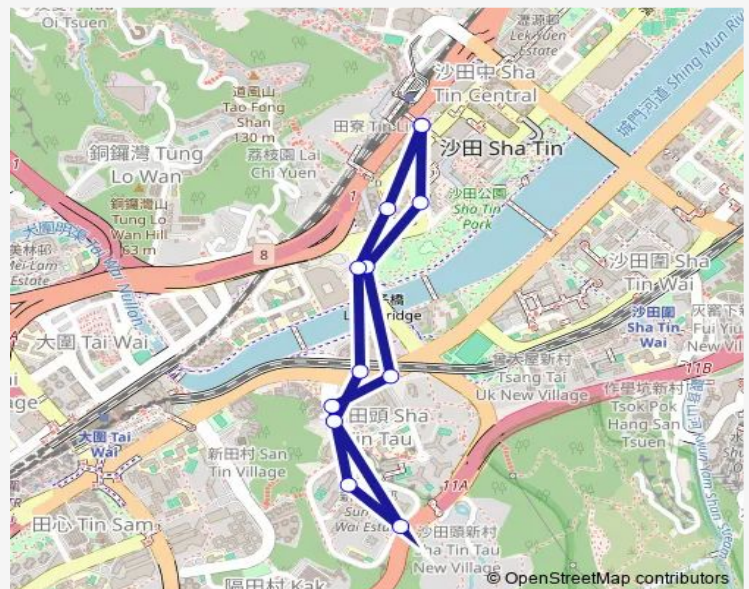

[Ctb] Chun Shek Estate, CHE Kung MIU Road[[Kmb+Ctb] Chun Shek Estate/
Chun Shek Estate, CHE Kung MIU Road[[Kmb] Chun Shek Estate[[Lwb] Chun Shek Estate

[Kmb] Shek Ying House Chun Shek Estate

[Kmb] SUN TIN WAI Estate

[Kmb] FOO WAI House

[Kmb] Shek Ying House Chun Shek Estate

[Ctb] Chun Shek Estate, CHE Kung MIU Road[[Kmb+Ctb] Chun Shek Estate/
Chun Shek Estate, CHE Kung MIU Road[[Kmb] Chun Shek Estate[[Lwb] Chun Shek Estate

[Kmb] Hong Kong Heritage Museum[[Lwb] Hong Kong Heritage Museum

[Kmb] Hilton Plaza[[Lwb] Hilton Centre[[Lwb] Hilton Plaza

[Ctb] SHA TIN Central[[Kmb+Ctb] Shatin Central BUS Terminus/
Shatin Central[[Kmb] Shatin Central BUS Terminus[[Lwb] SHA TIN Central B/T

Route schedule

[Ctb] SHA TIN Central[[Kmb+Ctb] Shatin Central BUS Terminus/
Shatin Central[[Kmb] Shatin Central BUS Terminus[[Lwb] SHA TIN Central B/T — [Ctb] SHA TIN Central[[Kmb+Ctb] Shatin Central BUS Terminus/
Shatin Central[[Kmb] Shatin Central BUS Terminus[[Lwb] SHA TIN Central B/T

Monday	06:00-22:45
Tuesday	06:00-22:45
Wednesday	06:00-22:45
Thursday	06:00-22:45
Friday	06:00-22:45
Saturday	06:00-22:20
Sunday	06:00-22:20

Route info

Direction: [Ctb] SHA TIN Central[[Kmb+Ctb] Shatin Central BUS Terminus/
Shatin Central[[Kmb] Shatin Central BUS Terminus[[Lwb] SHA TIN Central B/T

Stops: 12

Trip Duration: 0 hour 12 min