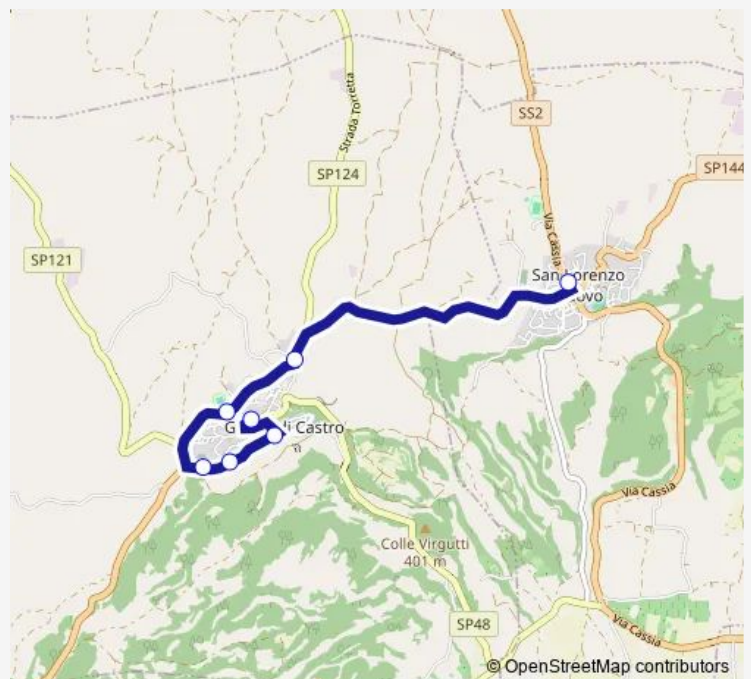

**Direction**

GROTTE | Via Roma Via Moro # f932 — S.LORENZO NUOVO | via Acquapendente # f908

7 stops

[Open route schedule](#)

GROTTE | Via Roma Via Moro # f932

GROTTE | Piazza Cavour # f933

GROTTE | Via V. Veneto, 140 # f934

GROTTE | Via V. Veneto Via Cordelli Scossa # f935

GROTTE | Via Bardiniana Via Civita # f936

GROTTE | Via Bardiniana Via Roma # f931

S.LORENZO NUOVO | via Acquapendente # f908

Route schedule

GROTTE | Via Roma Via Moro # f932 — S.LORENZO NUOVO | via Acquapendente # f908

Monday	06:45-09:50
Tuesday	06:45-09:50
Wednesday	06:45-09:50
Thursday	06:45-09:50
Friday	06:45-09:50
Saturday	06:45-09:50
Sunday	—

Route info

Direction: GROTTE | Via Roma Via Moro # f932

Stops: 7

Trip Duration: 0 hour 10 min