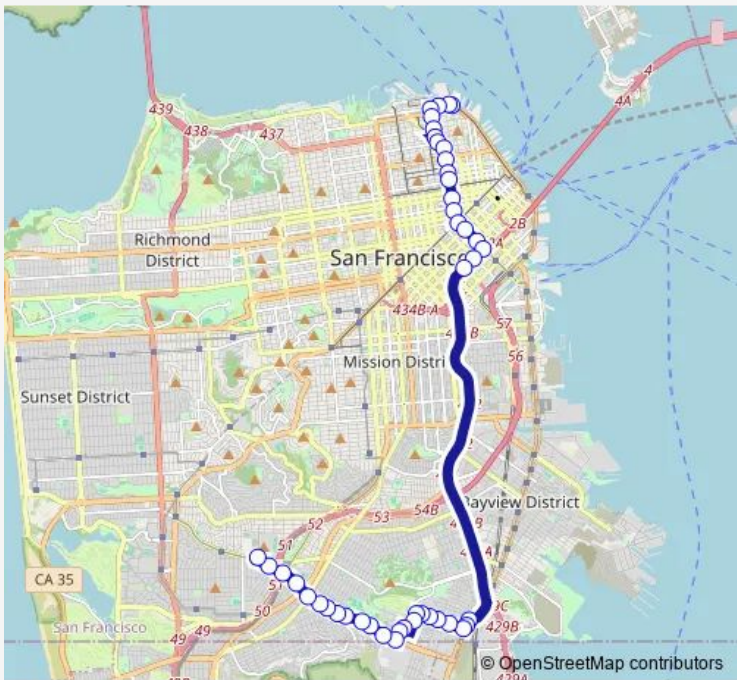

Bus 8BX Bayshore B Express

[Go to website](#)

Direction
 City College Terminal — Kearny St & North Point St
 43 stops
[Open route schedule](#)

- City College Terminal
- Geneva Ave & Howth St
- Geneva Ave/Balboa Park Bart
- Geneva Ave & Cayuga Ave
- Geneva Ave & Mission St
- Geneva Ave & Madrid St
- Geneva Ave & Naples St
- Geneva Ave & Munich St
- 1650 Geneva Ave
- 1750 Geneva Ave
- Geneva Ave&Carter St
- Santos St & Geneva Ave
- Santos St & Velasco Ave
- Santos St & Sunrise Way
- Hahn St & Sunnydale Ave
- Visitacion Ave & Sawyer St
- Visitacion Ave & Britton St
- Visitacion Ave & Schwerin St
- Visitacion Ave & Cora St
- Visitacion Ave & Rutland St
- Bayshore Blvd & Visitacion Ave

Route schedule
 City College Terminal — Kearny St & North Point St

Monday	06:32-09:04
Tuesday	06:32-09:04
Wednesday	06:32-09:04
Thursday	06:32-09:04
Friday	06:32-09:04
Saturday	—
Sunday	—

Route info
 Direction: City College Terminal
 Stops: 43
 Trip Duration: 1 hour 12 min

8BX — Bayshore B Express **BusMaps**

Bayshore Blvd & Blanken Ave

Bryant St & 6th St

Bryant St & 5th St

Bryant St & 4th St

3rd St & Bryant St

3rd St & Folsom St

3rd St & Stevenson St

Trip Duration: 1 hour 7 min

Visitacion Ave & Britton St

Visitacion Ave & Sawyer St

Hahn St & Visitacion Ave

Hahn St & Sunnydale Ave

Sunrise Way & Santos St

Santos St & Velasco Ave

Geneva Ave & Santos St