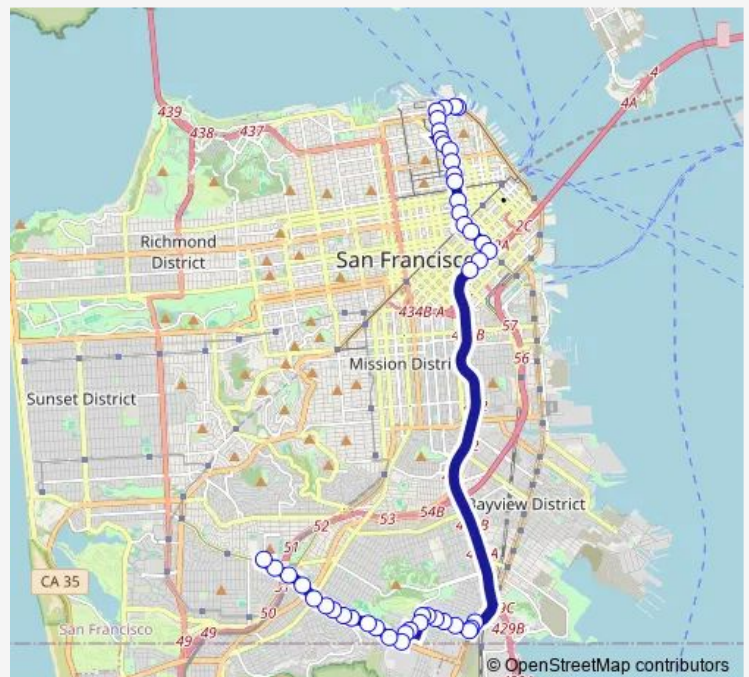

Harrison St & 5th St

Harrison St & 6th St

Bayshore Blvd & Arleta Ave

**Route schedule**

Kearny St & North Point St — City College Terminal

Monday 15:36-18:32

Tuesday 15:36-18:32

Wednesday 15:36-18:32

Thursday 15:36-18:32

Friday 15:36-18:32

Saturday —

Sunday —

**Route info**

Direction: Kearny St & North Point St

Stops: 44

Trip Duration: 1 hour 6 min

8bx — Bayshore B Express

Bayshore Blvd & Leland Ave

Visitacion Ave & Bay Shore Blvd

Visitacion Ave & Rutland St

Visitacion Ave & Schwerin St

Visitacion Ave & Britton St

Visitacion Ave & Sawyer St

Hahn St & Visitacion Ave