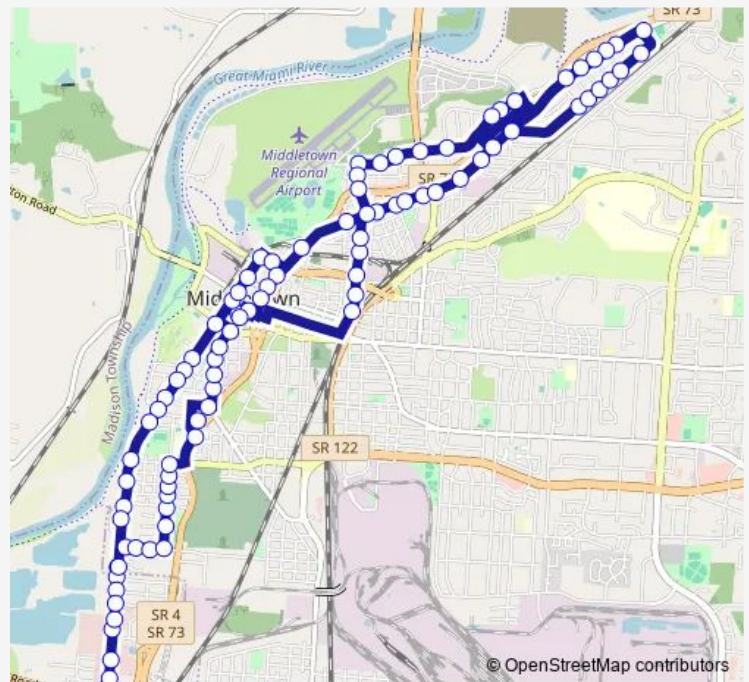

Bus GRL SA Green Line Saturday

[Go to website](#)

Direction
 MTS Transit Station — Verity Pkwy at Senior High Rise
 92 stops
[Open route schedule](#)

- MTS Transit Station
- First Ave and Broad St Southbound
- Main St at Sorg Mansion
- Main St at Fifth Ave
- Main St at Sixth Ave
- Main St at Seventh Ave
- 9th & Main Sb
- Main St at Windsor Ave
- Main St at Eleventh Ave
- Main St at Fourteenth Ave
- Main St at Sixteenth Ave
- Main St at Eighteenth Ave
- Main & Mcguire Sb
- Main St at Cable Auto Sales
- Main St at Dollar General
- Main St at Granada Ave
- Main St at Diamond Loop
- Main and Oxford State (Speedway) Sb
- Engles Corner Sb
- Kroger at Oxford State Rd
- Main and Oxford State (Dad's Restaurant) Nb

Route schedule

MTS Transit Station — Verity Pkwy at Senior High Rise

Monday	—
Tuesday	—
Wednesday	—
Thursday	—
Friday	—
Saturday	08:30-15:30
Sunday	—

Route info

Direction: MTS Transit Station

Stops: 92

Trip Duration: 0 hour 55 min

■ GRL SA — Green Line Saturday

Main St at Moose Lodge

Main St at Main Bar

Main St at Pinta Ave (Northbound)

Main at Elm Grove Apts

Main St and Lafayette Ave

Lafayette Ave and Trailbridge Apts

Lafayette Ave and Trailbridge Apts Office