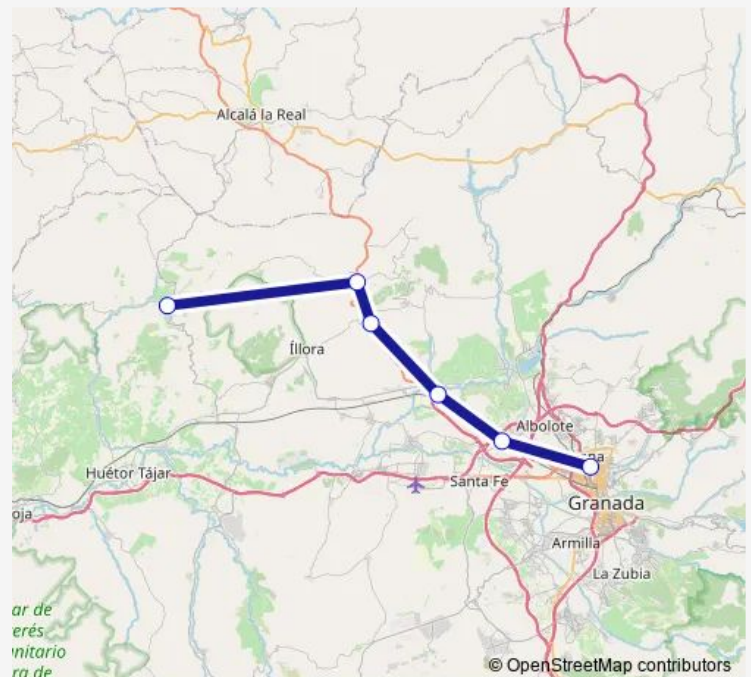

**Direction**

Granada — Montefrio

6 stops

[Open route schedule](#)

Granada

Atarfe

Pinos Puente

Venta Algarra

Puerto Lope

Montefrio

## Route schedule

Granada — Montefrio

Monday 08:30

Tuesday 08:30

Wednesday 08:30

Thursday 08:30

Friday 08:30

Saturday —

## Route info

Direction: Granada

Stops: 6

Trip Duration: 0 hour 50 min

ALSA - Gr-Mont PI Bus time schedules and route maps are available in an offline PDF at [busmaps.com](https://busmaps.com). Use the [busmaps.com](https://busmaps.com) website to see live bus times, train schedule or subway schedule, and step-by-step directions for all public transit in Moclin