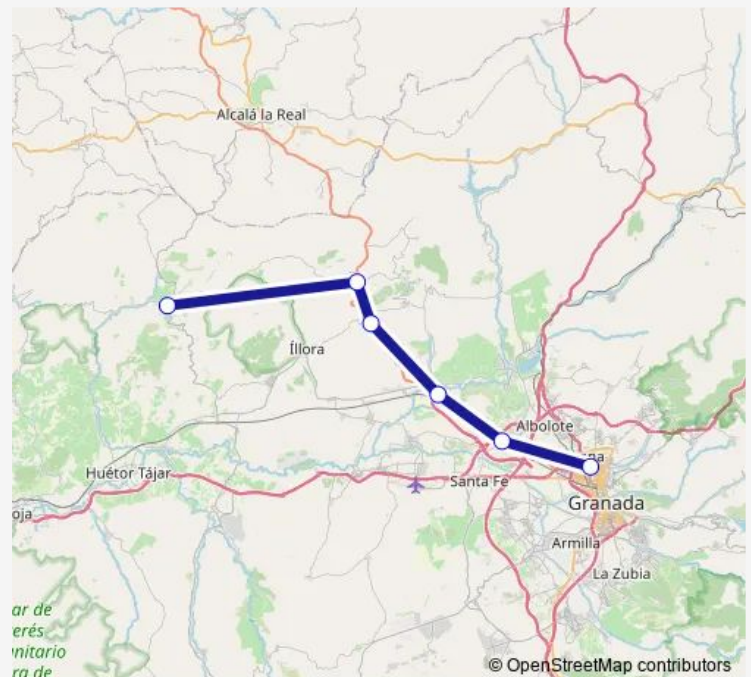

### Direction

Granada — Montefrio

6 stops

[Open route schedule](#)

Granada

Atarfe

Pinos Puente

Venta Algarra

Puerto Lope

Montefrio

### Route schedule

Granada — Montefrio

Monday 08:30

Tuesday 08:30

Wednesday 08:30

Thursday 08:30

Friday 08:30

Saturday —

### Route info

Direction: Granada

Stops: 6

Trip Duration: 0 hour 50 min

■ ALSA - Gr-Mont PI — Granada - Montefrio x Pto. Lope

Alsa - Gr-Mont PI Bus time schedules and route maps are available in an offline PDF at [busmaps.com](https://busmaps.com). Use the [busmaps.com](https://busmaps.com) website to see live bus times, train schedule or subway schedule, and step-by-step directions for all public transit in Moclin