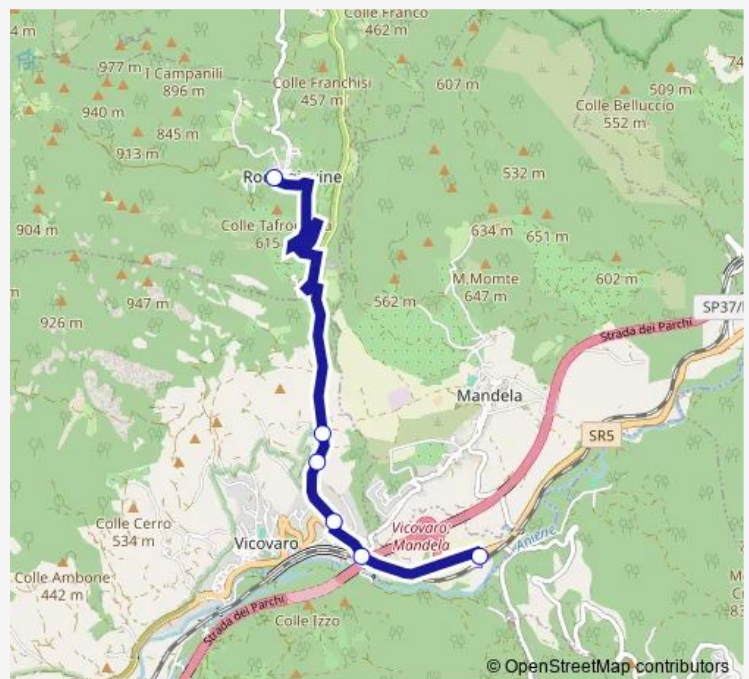

Bus Roccagiovine - Mandela Scalo Stazione # Mn909d

[Go to website](#)

Direction

Roccagiovine | Piazza Dampierre # f11659 — Vicovaro | Valle dell'Aniene FS # f11676

6 stops

[Open route schedule](#)

Roccagiovine | Piazza Dampierre # f11659

VICOVARO | Via Licinese Via Prati # f9756

VICOVARO | Via Licinese Via Vallocchie # f9757

Vicovaro | Via Licinese Via Tiburtina # f11658

VICOVARO | Via Tiburtina Via Meucci # f8996

Vicovaro | Valle dell'Aniene FS # f11676

Route schedule

Roccagiovine | Piazza Dampierre # f11659 — Vicovaro | Valle dell'Aniene FS # f11676

Monday	14:55-19:20
Tuesday	14:55-19:20
Wednesday	14:55-19:20
Thursday	14:55-19:20
Friday	14:55-19:20
Saturday	19:20
Sunday	—

Route info

Direction: Roccagiovine | Piazza Dampierre # f11659

Stops: 6

Trip Duration: 0 hour 20 min

Roccagiovine - Mandela Scalo Stazione # Mn909d

Bus time schedules and route maps are available in an offline PDF at busmaps.com. Use the busmaps.com website to see live bus times, train schedule or subway schedule, and step-by-step directions for all public transit in Vicovaro