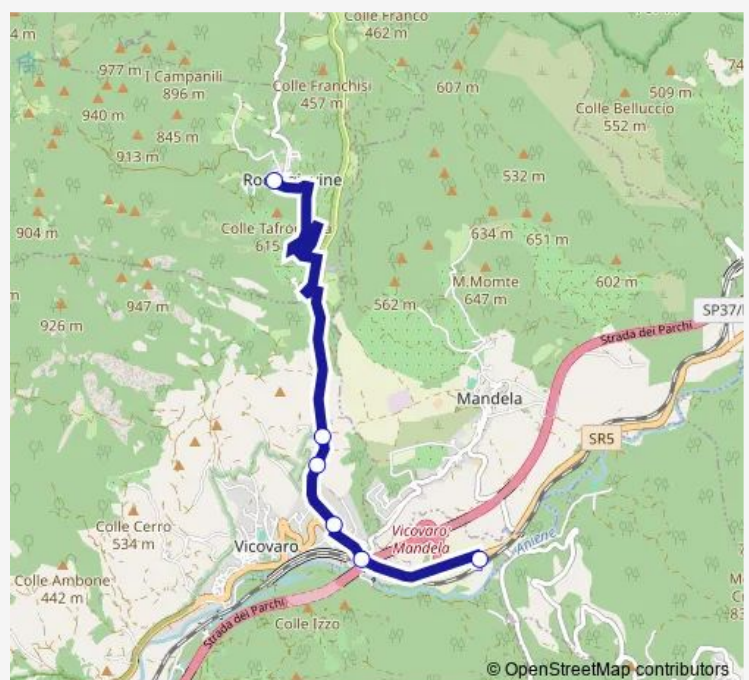

Bus Roccagiovine - Mandela Scalo Stazione # Mn909d

[Go to website](#)

Direction

Roccagiovine | Piazza Dampierre # f11659 — Vicovaro | Valle dell'Aniene FS # f11676

6 stops

[Open route schedule](#)

Roccagiovine | Piazza Dampierre # f11659

Vicovaro | Via Licinese Via Prati # f9756

Vicovaro | Via Licinese Via Vallocchie # f9757

Vicovaro | Via Licinese Via Tiburtina # f11658

Vicovaro | Via Tiburtina Via Meucci # f8996

Vicovaro | Valle dell'Aniene FS # f11676

Route schedule

Roccagiovine | Piazza Dampierre # f11659 — Vicovaro | Valle dell'Aniene FS # f11676

Monday 14:55-19:20

Tuesday 14:55-19:20

Wednesday 14:55-19:20

Thursday 14:55-19:20

Friday 14:55-19:20

Saturday 19:20

Sunday —

Route info

Direction: Roccagiovine | Piazza Dampierre # f11659

Stops: 6

Trip Duration: 0 hour 20 min

Roccagiovine - Mandela Scalo Stazione # Mn909d

Bus time schedules and route maps are available in an offline PDF at busmaps.com. Use the busmaps.com website to see live bus times, train schedule or subway schedule, and step-by-step directions for all public transit in Vicovaro