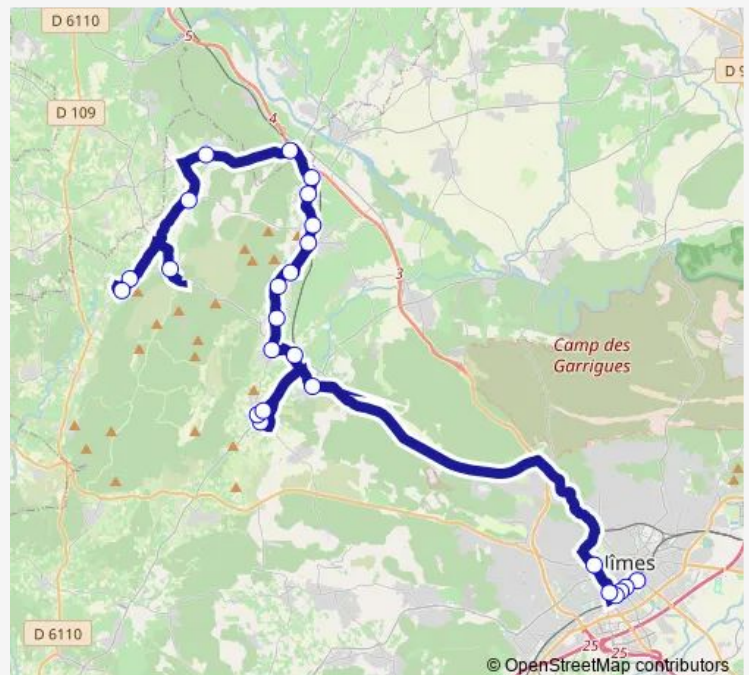

Thursday 07:02

Friday 07:02

Saturday —

Sunday —

Route info

Direction: Cimetiere-Lavoir

Stops: 5

Trip Duration: 0 hour 33 min

804a — Moulezan - Nimes

Direction

MAS Vinson — A. Camus

7 stops

[Open route schedule](#)

MAS Vinson

Place DU Pigeonnier

Lavabre

Monday 16:15-18:10

Tuesday 16:15-18:10

Wednesday 12:10-18:10

Thursday 16:15-18:10

Friday 16:15-18:10

Saturday —

Sunday —

Route info

Direction: Gare Routiere

Stops: 25

Trip Duration: 1 hour 42 min

Direction

Gare Routiere — Guizot

12 stops

[Open route schedule](#)

Gare Routiere