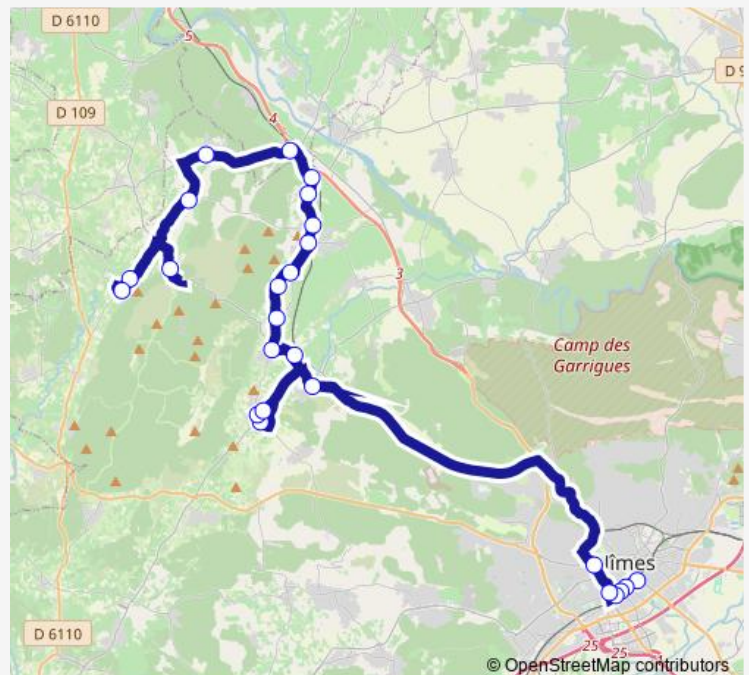

Thursday 07:02

Friday 07:02

Saturday —

Sunday —

Route info

Direction: Cimetiere-Lavoir

Stops: 5

Trip Duration: 0 hour 33 min

804a — Moulezan - Nimes

Direction

MAS Vinson — A. Camus

7 stops

[Open route schedule](#)

MAS Vinson

Place DU Pigeonnier

Lavabre

Direction: Gare Routiere

Stops: 25

Trip Duration: 1 hour 42 min

Direction

Gare Routiere — Guizot

12 stops

[Open route schedule](#)

Gare Routiere

Thursday —

Friday —

Saturday —

Sunday —

Route info

Direction: Gare Routiere

Stops: 12

Trip Duration: 0 hour 50 min