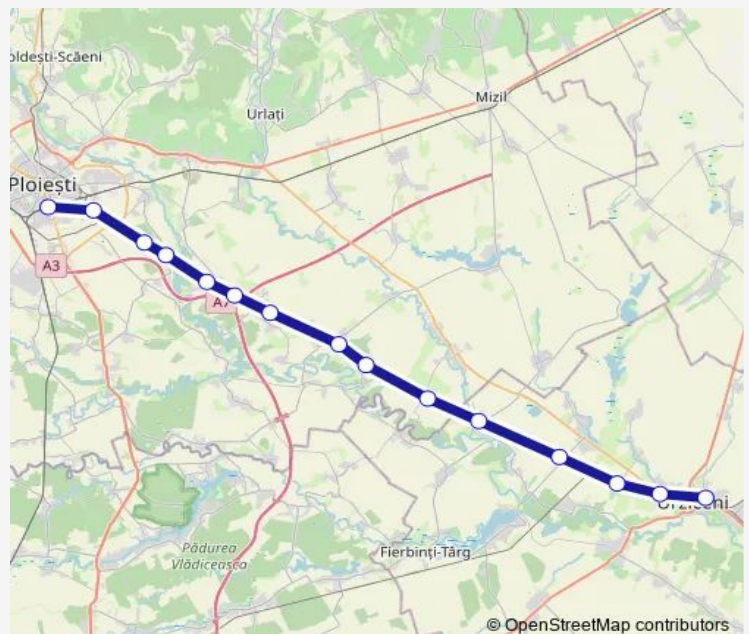

## Direction

Ploiești Sud — Urziceni

15 stops

[Open route schedule](#)

Ploiești Sud

Dâmbu Hm.

Corlătești Hm.

Râfov h.

Armășești Hm.

Bărbulești h.

Urziceni

## Route schedule

Ploiești Sud — Urziceni

Monday 06:06-20:31

Tuesday 06:06-20:31

Wednesday 06:06-20:31

Thursday 06:06-20:31

Friday 06:06-20:31

Saturday 06:06-20:31

## Route info

Direction: Ploiești Sud

Stops: 15

Trip Duration: 1 hour 31 min

R: Ploiești Sud - Urziceni Rail time schedules and route maps are available in an offline PDF at [busmaps.com](https://busmaps.com). Use the [busmaps.com](https://busmaps.com) website to see live bus times, train schedule or subway schedule, and step-by-step directions for all public transit in Dumbrava