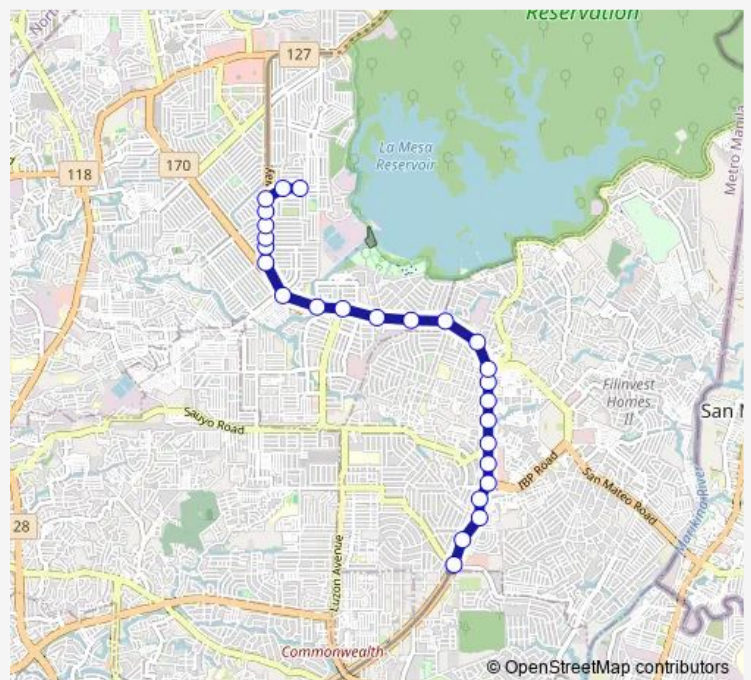

Commonwealth Avenue / Capitol Homes Drive Intersection, Quezon City

Our Lady of Mercy School, 14.680409, 121.084434

Commonwealth Avenue, Quezon City

Commonwealth Avenue / Llang-Llang, Quezon City

Batasan Road / Commonwealth Avenue Intersection, Quezon City

Route schedule

Commonwealth Avenue / Capitol Homes Drive Intersection, Quezon City — Bristol Street / Bronson Street Intersection, Quezon City

Monday	00:00
Tuesday	00:00
Wednesday	00:00
Thursday	00:00
Friday	00:00
Saturday	00:00
Sunday	00:00

Route info

Direction: Commonwealth Avenue / Capitol Homes Drive Intersection, Quezon City

Stops: 26

Trip Duration: 0 hour 36 min

■ Lagro Don Antonio Heights

Commonwealth Avenue / Fairlane Intersection, Quezon City

Total Fairview, Commonwealth Avenue, Quezon City

Regalado Highway, Quezon City

Regalado Highway / Burbank Intersection Quezon City

Regalado Highway, Quezon City

Regalado Highway, Quezon City

Regalado Highway, Quezon City