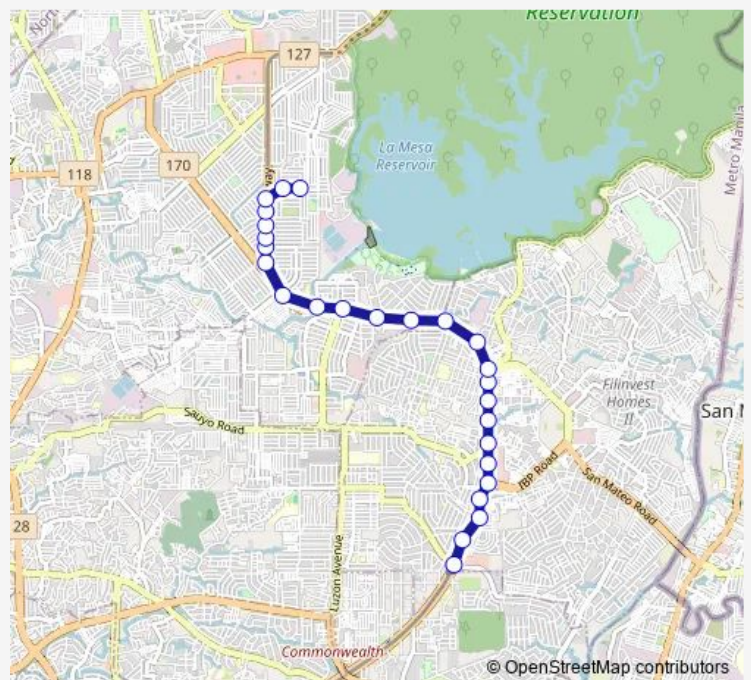

Commonwealth Avenue / Capitol Homes Drive Intersection, Quezon City

Our Lady of Mercy School, 14.680409, 121.084434

Commonwealth Avenue, Quezon City

Commonwealth Avenue / Llang-Llang, Quezon City

Batasan Road / Commonwealth Avenue Intersection, Quezon City

Route schedule

Commonwealth Avenue / Capitol Homes Drive Intersection, Quezon City — Bristol Street / Bronson Street Intersection, Quezon City

Monday	00:00
Tuesday	00:00
Wednesday	00:00
Thursday	00:00
Friday	00:00
Saturday	00:00
Sunday	00:00

Route info

Direction: Commonwealth Avenue / Capitol Homes Drive Intersection, Quezon City

Stops: 26

Trip Duration: 0 hour 36 min

■ Lagro Don Antonio Heights

Commonwealth Avenue / Fairlane Intersection, Quezon City

Total Fairview, Commonwealth Avenue, Quezon City

Regalado Highway, Quezon City

Regalado Highway / Burbank Intersection Quezon City

Regalado Highway, Quezon City

Regalado Highway, Quezon City

Regalado Highway, Quezon City