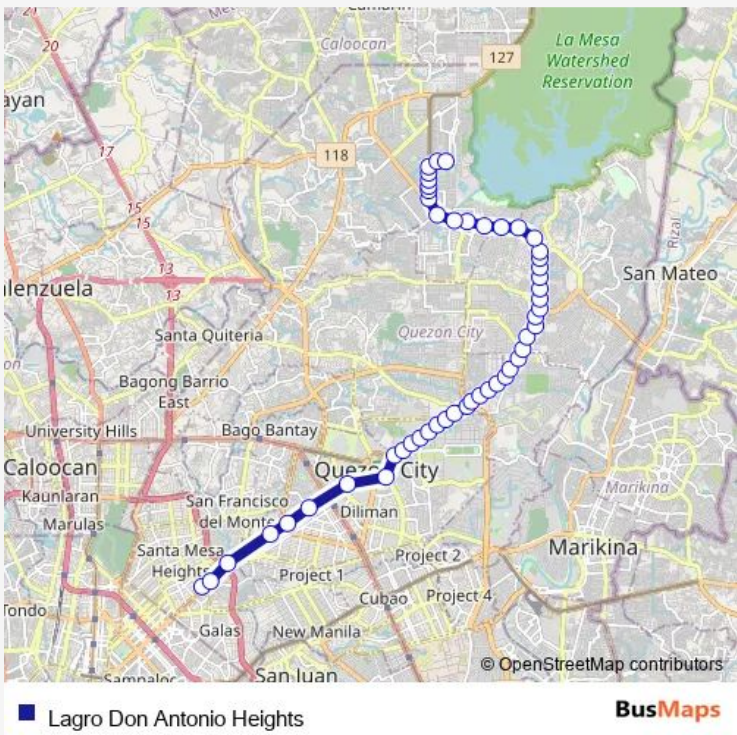

# Bus Lagro Don Antonio Heights

[Go to website](#)

**Direction**  
 Quezon Avenue, Quezon City — Bristol Street / Bronson Street Intersection, Quezon City

50 stops

[Open route schedule](#)

- Quezon Avenue, Quezon City
- Quezon Avenue, Quezon City
- Systems Technology Institute, Quezon Avenue, Quezon City
- Quezon Avenue, Quezon City
- Quezon Avenue / West 6th Intersection, Quezon City
- Quezon Avenue, Quezon City
- Childrens Medical Center, Quezon Avenue, Quezon City
- Kalayaan Ave / Elliptical Rd Intersection, Quezon City, Manila
- Philippine Coconut Authority, Commonwealth Avenue, Quezon City
- Commonwealth Avenue / University Avenue Intersection, Quezon City
- University of The Phillippines - Ayala Land Technohub, Commonwealth Avenue, Quezon City
- University of The Phillippines - Ayala Land Technohub, Commonwealth Avenue, Quezon City
- Commonwealth Avenue, Quezon City
- Social Science Institute, Commonwealth Avenue, Quezon City
- Commonwealth Avenue / Central Avenue Intersection, Quezon City
- St Peter Chapels, Commonwealth Avenue, Quezon City
- Commonwealth Avenue, Quezon City

Route schedule

Quezon Avenue, Quezon City — Bristol Street / Bronson Street Intersection, Quezon City

Monday	00:00
Tuesday	00:00
Wednesday	00:00
Thursday	00:00
Friday	00:00
Saturday	00:00
Sunday	00:00

**Route info**

Direction: Quezon Avenue, Quezon City

Stops: 50

Trip Duration: 1 hour 27 min

Loyola Memorial Chapel, Commonwealth Avenue, Quezon City

General Hospital, Commonwealth Avenue, Quezon City

Commonwealth Avenue, Quezon City

Commonwealth Avenue / D Laura Intersection, Quezon City

Commonwealth Avenue, Quezon City

Commonwealth Avenue, Quezon City

Mary The Queen College, Commonwealth Avenue, Quezon City

Commonwealth Avenue / Capitol Homes Drive Intersection, Quezon City