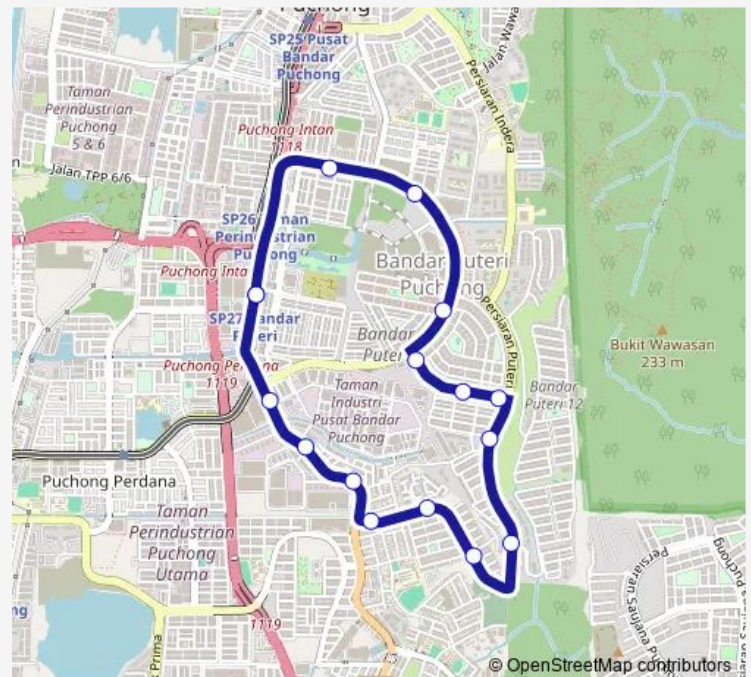

Bus T605 Stesen LRT Bandar Puteri ~ Bandar Puteri

[Go to website](#)

Direction

Sj683 LRT Bandar Puteri — Sj683 LRT Bandar Puteri

16 stops

[Open route schedule](#)

Sj683 LRT Bandar Puteri

Sj479 Perindustrian Bukit Puchong

Sj480 KOI Tropika Condominium

Sj481 KG Pasir Puchong

Sj704 Seri Jati, Puchong Hartamas

Sj706 Pangsapuri Seri Jati

Sj711 KIM Crest

Sj712 Puteri Hills

(M) Sj456 Bandar Puteri 10

Sj457 Bandar Puteri (Timur)

Sj459 Bandar Puteri (Tengah)

Sj460 Petronas Bandar Puteri

Sj470 Serena Terrace House

Sj471 Hospital Columbia Puchong

Sj478 Giant Bandar Puteri Puchong (Opp)

Sj683 LRT Bandar Puteri

Route schedule

Sj683 LRT Bandar Puteri — Sj683 LRT Bandar Puteri

Monday 06:00-20:00

Tuesday 06:00-20:00

Wednesday 06:00-20:00

Thursday 06:00-20:00

Friday 06:00-20:00

Saturday 06:00-20:00

Sunday 06:00-20:00

Route info

Direction: Sj683 LRT Bandar Puteri

Stops: 16

Trip Duration: 0 hour 25 min