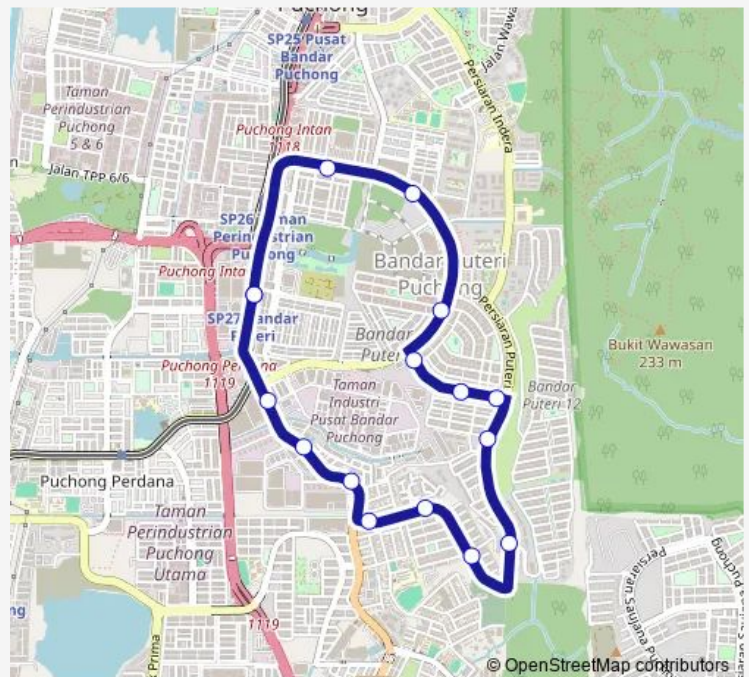

Bus T605 Stesen LRT Bandar Puteri ~ Bandar Puteri

[Go to website](#)

Direction

Sj683 LRT Bandar Puteri — Sj683 LRT Bandar Puteri

16 stops

[Open route schedule](#)

- Sj683 LRT Bandar Puteri
- Sj479 Perindustrian Bukit Puchong
- Sj480 KOI Tropika Condominium
- Sj481 KG Pasir Puchong
- Sj704 Seri Jati, Puchong Hartamas
- Sj706 Pangsapuri Seri Jati
- Sj711 KIM Crest
- Sj712 Puteri Hills
- (M) Sj456 Bandar Puteri 10
- Sj457 Bandar Puteri (Timur)
- Sj459 Bandar Puteri (Tengah)
- Sj460 Petronas Bandar Puteri
- Sj470 Serena Terrace House
- Sj471 Hospital Columbia Puchong
- Sj478 Giant Bandar Puteri Puchong (Opp)
- Sj683 LRT Bandar Puteri

Route schedule

Sj683 LRT Bandar Puteri — Sj683 LRT Bandar Puteri

Monday	06:00-20:00
Tuesday	06:00-20:00
Wednesday	06:00-20:00
Thursday	06:00-20:00
Friday	06:00-20:00
Saturday	06:00-20:00
Sunday	06:00-20:00

Route info

Direction: Sj683 LRT Bandar Puteri

Stops: 16

Trip Duration: 0 hour 25 min

T605 — Stesen LRT Bandar Puteri ~ Bandar Puteri

T605 Bus time schedules and route maps are available in an offline PDF at busmaps.com. Use the busmaps.com website to see live bus times, train schedule or subway schedule, and step-by-step directions for all public transit in Kuala Lumpur