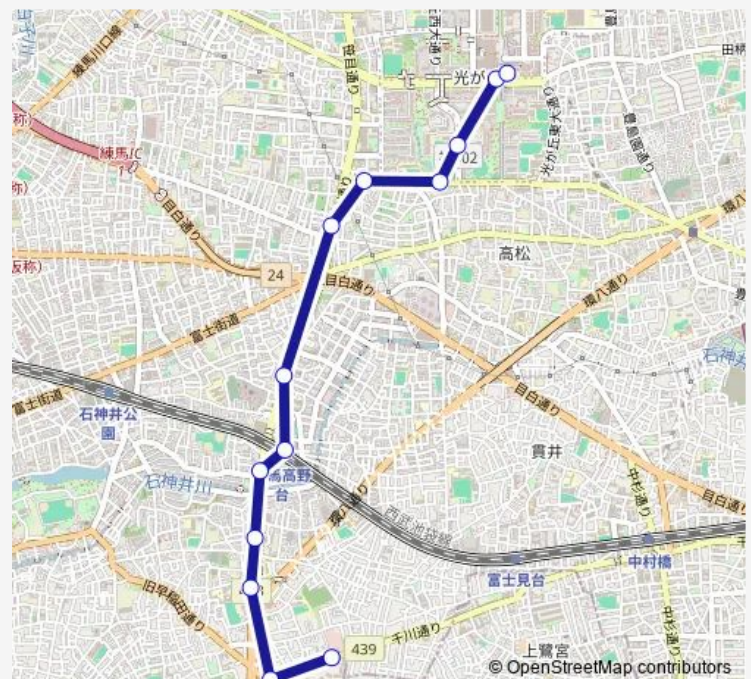

### Route schedule

光が丘駅 — 南田中車庫

Monday 09:35-19:10

Tuesday 09:35-19:10

Wednesday 09:35-19:10

Thursday 09:35-19:10

Friday 09:35-19:10

Saturday 10:15

### Route info

Direction: 光が丘駅

Stops: 13

Trip Duration: 0 hour 23 min