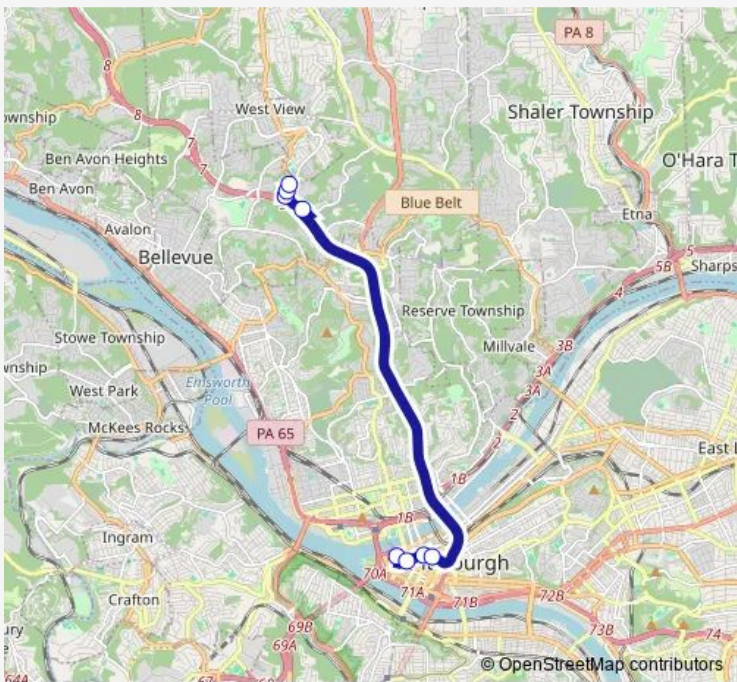

Bus O1 Ross Flyer

[Go to website](#)

Direction
 Stanwix ST + Penn AVE (Gateway #2) — Perry HWY AT Ross Park AND Ride- Lower LOT Shelter
 8 stops
[Open route schedule](#)

- Stanwix ST + Penn AVE (Gateway #2)
- LIBERTY AVE + MARKET ST
- Liberty AVE + 9TH St
- SEVENTH AVE + WILLIAM PENN PL
- Perry HWY + Hanway
- Ross Park AND Ride AT Shelters (Middle Upper Lot)
- Ross Park AND Ride Entrance AT HOV Ramp
- Perry HWY AT Ross Park AND Ride- Lower LOT Shelter

Route schedule

Stanwix ST + Penn AVE (Gateway #2) — Perry HWY AT Ross Park AND Ride- Lower LOT Shelter

Monday	14:33-18:43
Tuesday	14:33-18:43
Wednesday	14:33-18:43
Thursday	14:33-18:43
Friday	14:33-18:43
Saturday	—
Sunday	—

Route info

Direction: Stanwix ST + Penn AVE (Gateway #2)

Stops: 8

Trip Duration: 0 hour 21 min

■ O1 — Ross Flyer **BusMaps**

Direction

Perry HWY AT Ross Park AND Ride- Lower LOT Shelter
— SEVENTH AVE + WILLIAM PENN PL

7 stops

[Open route schedule](#)

Perry HWY AT Ross Park AND Ride- Lower LOT Shelter

Ross Park AND Ride AT Shelters (Middle Upper Lot)

Ross Park AND Ride Entrance AT HOV Ramp

Stanwix ST + Penn AVE (Gateway #2)