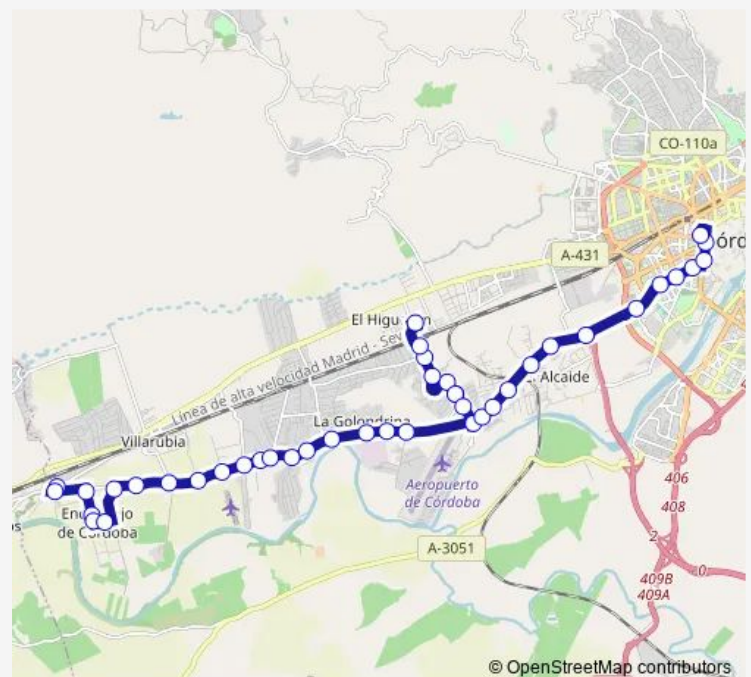

### Route schedule

República Argentina (Gasolinera) — Final Veredón

Monday 07:00-21:05

Tuesday 07:00-21:05

Wednesday 07:00-21:05

Thursday 07:00-21:05

Friday 07:00-21:05

Saturday 21:00

### Route info

Direction: República Argentina (Gasolinera)

Stops: 37

Trip Duration: 0 hour 45 min

O1 — L-O1: R. Arg. - Villarr. - Veredón

Km. 9.5

Km. 10

Bar Prats