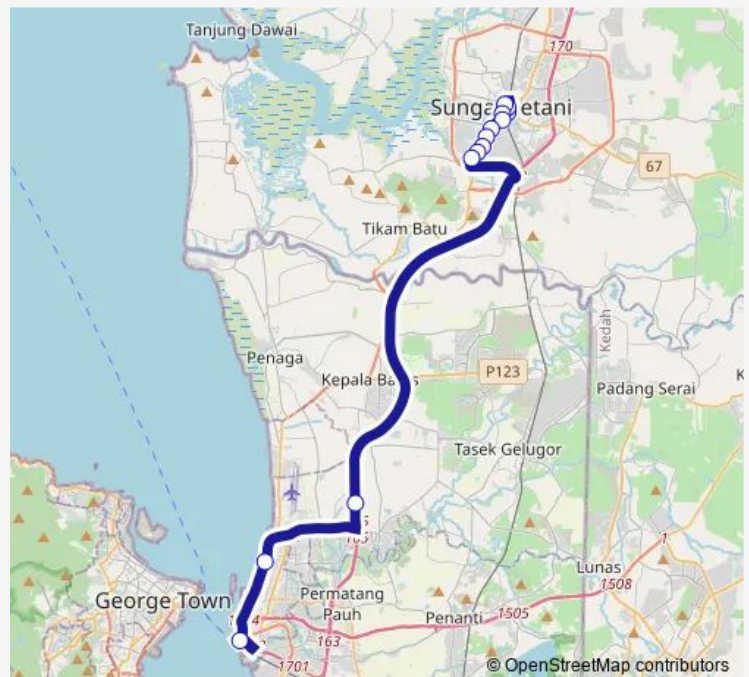

Dsop Sungai Petani

Central Square

(M2) Terminal Jalan Petri

Dataran Jam Besar Sg.Petani

Terminal UTC Ukir Square

### Route schedule

(M1) Penang Sentral — Terminal UTC Ukir Square

Monday 06:30-22:30

Tuesday 06:30-22:30

Wednesday 06:30-22:30

Thursday 06:30-22:30

Friday 06:30-22:30

Saturday 07:30-22:30

### Route info

Direction: (M1) Penang Sentral

Stops: 9

Trip Duration: 0 hour 55 min

 Eb60

**BusMaps**

**Direction**

Terminal UTC Ukir Square — (M1) Penang Sentral