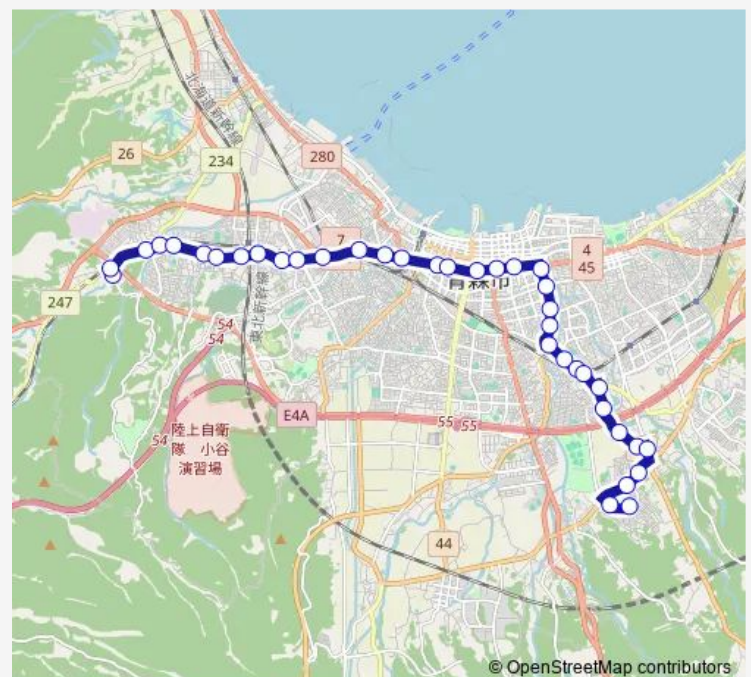

Thursday 07:02

Friday 07:02

Saturday —

Sunday —

Route info

Direction: 西部営業所

Stops: 37

Trip Duration: 0 hour 59 min