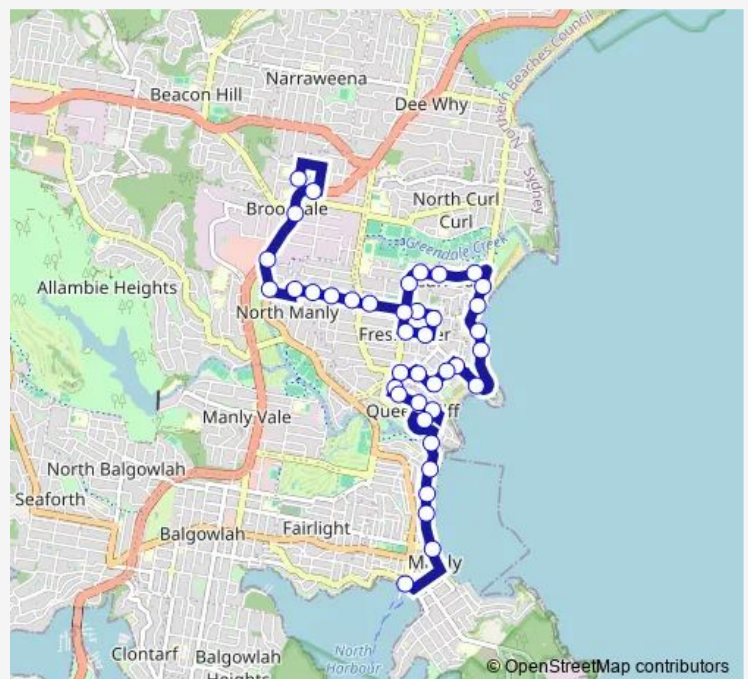

Adams St At Park St

Adams St After Lalchere St

Carrington Pde Opp Adina Rd

Carrington Pde Opp Gardere Av

Route schedule

St Augustine's College, Alfred Rd — Manly Wharf, East Esplanade, Stand C

Monday 15:44

Tuesday 15:44

Wednesday 15:44

Thursday 15:44

Friday 15:44

Saturday —

Sunday —

Route info

Direction: St Augustine's College, Alfred Rd

Stops: 40

Trip Duration: 0 hour 36 min

654n — St Augustines to Manly Wharf

Carrington Pde Opp Beach St

Carrington Pde Opp The Drive

Lumsdaine Dr Opp Harbord Diggers

Evans St Before Charles St

Charles St At Ocean View Rd

Charles St At Moore Rd

Moore Rd Before Albert St

Lawrence St At Dowling St

Dowling St At Hill St

Crown Rd Opp Crown Reserve Playground

Crown Rd At Highview Av

Crown Rd Before Bridge St

Pavilion St At Queenscliff Rd