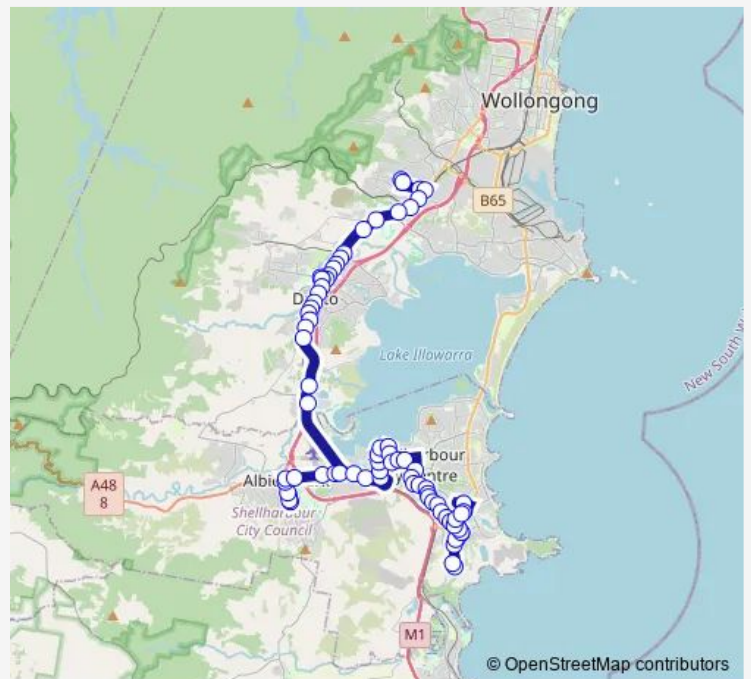

Route schedule

Cedars Christian College, Waples Rd — Shellharbour Bus Depot, Shellharbour Rd

Monday	15:40
Tuesday	15:40
Wednesday	15:40
Thursday	15:40
Friday	15:40
Saturday	—
Sunday	—

Route info

Direction: Cedars Christian College, Waples Rd

Stops: 80

Trip Duration: 1 hour 30 min

Princes Hwy At Emerson Rd

Princes Hwy Opp Avondale Rd

229 Princes Hwy

Princes Hwy Opp Amaral Av

Princes Hwy Before Mt Brown Rd

Princes Hwy Opp Huntley Rd

601 Princes Hwy

Hayward Bay Dr After Wollingurry St

Terry St After O'Gorman St

Terry St After Badgery St

Terry St After Hughes Dr

Terry St At Wiley St

Terry St Before Church St

Terry St Opp O'Gorman St

Princes Hwy Before Woollybutt Dr

Tongarra Rd Opp Albion Park Rail Public School

Tongarra Rd Opp Mcdonald Park

Tongarra Rd Before Croome Rd

Tongarra Rd After Stapleton Av

Tongarra Rd Opp Halket Lane

Terry St After O'Gorman St