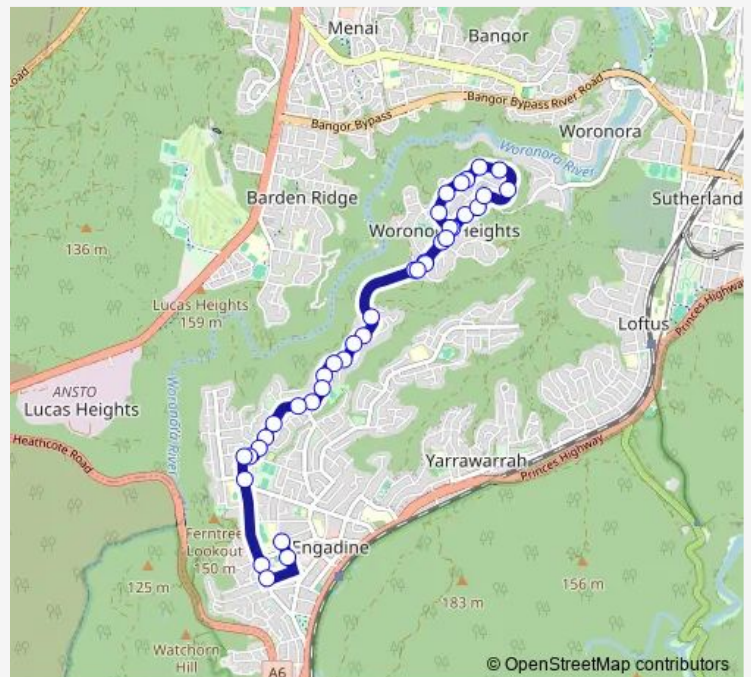

## Direction

Bundanoon Rd At Lowry Pl — St John Bosco College, Banksia Av

37 stops

[Open route schedule](#)

- Bundanoon Rd At Lowry Pl
- Bundanoon Rd Opp Penguin Pl
- Bundanoon Rd At Teal Pl
- Bundanoon Rd At Warrangaroo Dr
- Bundanoon Rd Opp Whimbrel Pl
- Bundanoon Rd Before Warrangaroo Dr
- Warrangaroo Dr At Wylah Pl
- Warrangaroo Dr At Spoonbill Av
- Warrangaroo Dr At Jabiru Pl
- Warrangaroo Dr After Jabiru Pl
- Warrangaroo Dr At Dove Cl
- Warrangaroo Dr At Oriole St
- Warrangaroo Dr Opp Goshawk Cres
- Woronora Heights Shopping Centre, Warrangaroo Dr
- Warrangaroo Dr At Bundanoon Rd
- Bundanoon Rd Opp Teal Pl
- Bundanoon Rd Opp Gannet Pl
- Bundanoon Rd At Sandpiper Pl
- Bundanoon Rd At Arkana Pl
- Cooriengah Heights Rd At Kilmarnock Rd

## Route schedule

Bundanoon Rd At Lowry Pl — St John Bosco College, Banksia Av

Monday	08:22
Tuesday	08:22
Wednesday	08:22
Thursday	08:22
Friday	08:22
Saturday	—
Sunday	—

## Route info

Direction: Bundanoon Rd At Lowry Pl

Stops: 37

Trip Duration: 0 hour 20 min

S063 — Bundanoon Rd at Lowry Pl, Woronora Heights to St John Bosco College

Cooriengah Heights Rd Opp Mirang Pl

Cooriengah Heights Rd At Dundee St

Woronora Rd At Mcalister Av

St John Bosco Primary School, Banksia Av

St John Bosco College, Banksia Av

S063 School Bus time schedules and route maps are available in an offline PDF at [busmaps.com](https://busmaps.com). Use the [busmaps.com](https://busmaps.com) website to see live bus times, train schedule or subway schedule, and step-by-step directions for all public transit in Liverpool