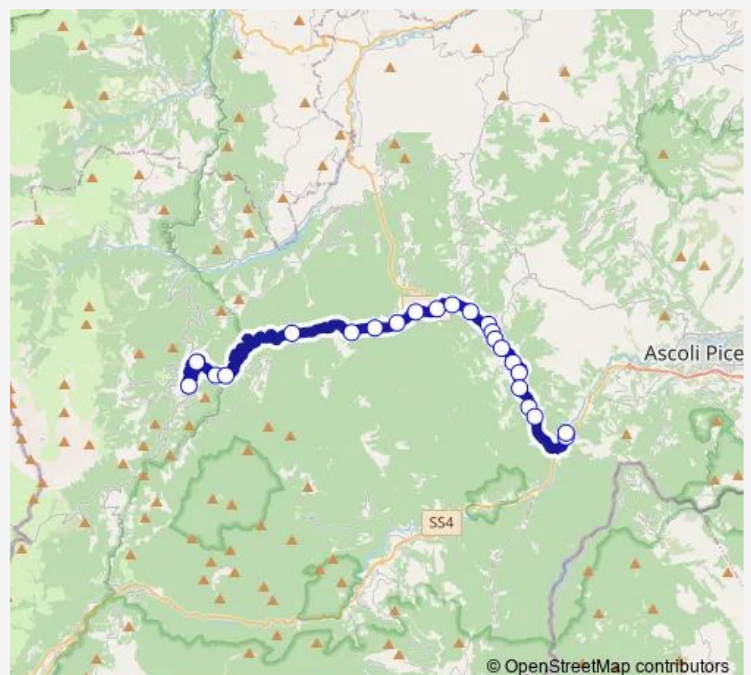

Bus Balzo-Bisignano-Uscerno-Arena-Roccafluvione-Taverna Piccinini

[Go to website](#)

Direction

Balzo - BAR Serafini — Coincidenza Taverna Piccinini

23 stops

[Open route schedule](#)

Balzo - BAR Serafini

Montegallo - Bivio Piano

Montegallo - Bivio Rigo

Bisignano

Uscerno

Bivio Ronciglione

Bivio Bovecchio - Ponte Paoletti

Bivio Pedara

Arena

Bivio Montegallo - EX-Ss78

Ponte Marese

Roccafluvione - Casa Cantoniera

Roccafluvione - Cimitero

Roccafluvione - Municipio

Roccafluvione - Consorzio Agrario

Roccafluvione - TRE Fontane

Bivio Osoli

Curva Brandi - EX-Ss78

Rifornimento Esso - EX-Ss78

Salare - EX-Ss78

Bivio Scalelle

Route schedule

Balzo - BAR Serafini — Coincidenza Taverna Piccinini

Monday 19:55

Tuesday 19:55

Wednesday 19:55

Thursday 19:55

Friday 19:55

Saturday 19:55

Sunday —

Route info

Direction: Balzo - BAR Serafini

Stops: 23

Trip Duration: 0 hour 35 min