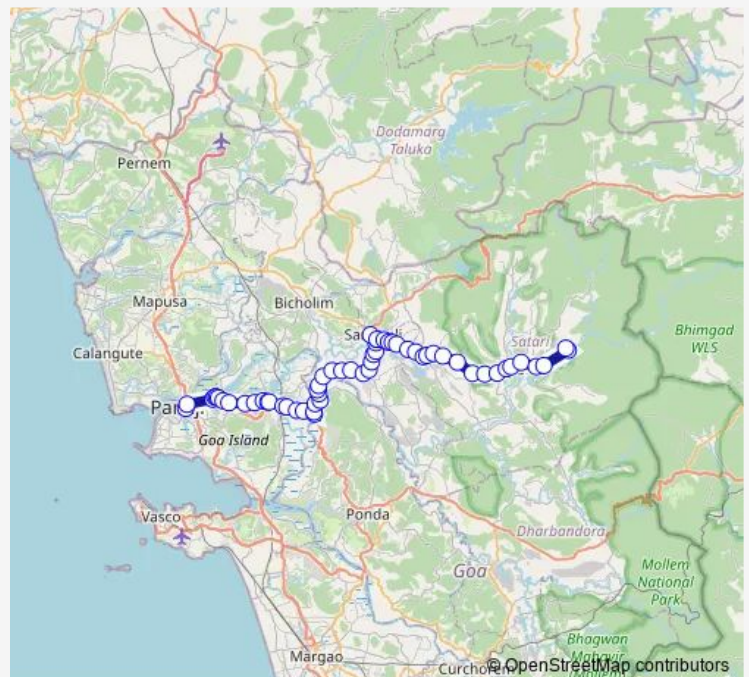

Thursday 18:30

Friday 18:30

Saturday 18:30

Sunday 18:30

Route info

Direction: Panaji KTC Bus Stand

Stops: 59

Trip Duration: 1 hour 50 min

■ VSD17 — Panaji - Kadtari via Marcel

Tivre Pump

Orgao

Marcela Theatre

Marcel KTC Bus Stand

Khandola

Amona

Amona Junction